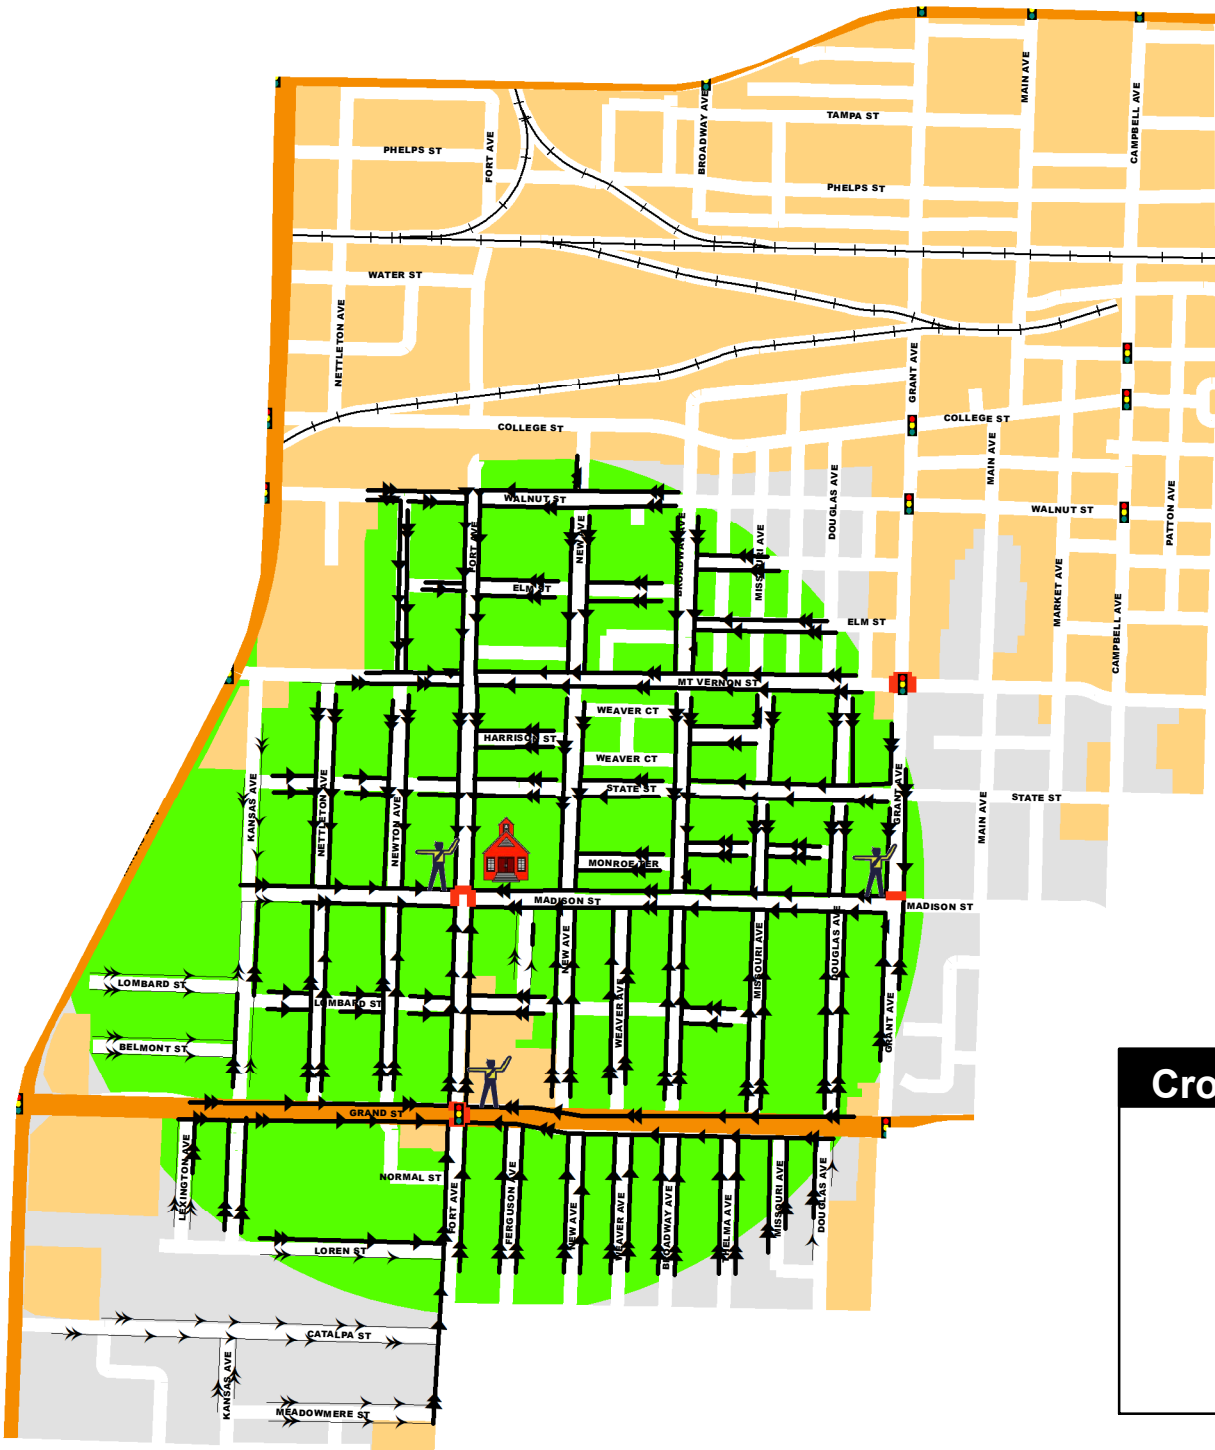

McGREGOR ELEMENTARY

WALKING ROUTE

SCHOOL YEAR 2022-2023

Legend

-  CROSSING GUARD
-  WALKING ROUTE W/SIDEWALK
-  WALKING ROUTE NO SIDEWALK
-  1/2 MILE RADIUS
-  SCHOOL CROSSWALK
-  BARRIER STREET
-  SIGNAL
-  SCHOOL BOUNDARY
-  NON-RESIDENTIAL

School Times

Start 7:20 am
Dismissal 2:20 pm

This map recommends a walking route based on sidewalk inventory and existing crossing features to assist parents who chose to have their child walk to school. The primary responsibility for the safety of their Children is with the parents.

Crossing Guards

Fort Ave & Madison St

Morning 6:30-7:25 am

Afternoon 2:15-2:50 pm

Fort Ave & Grand St

Morning 6:30-7:25 am

Afternoon 2:15-2:50 pm

Madison St & Grant Ave

Morning 6:30-7:25 am

Afternoon 2:15-2:50 pm