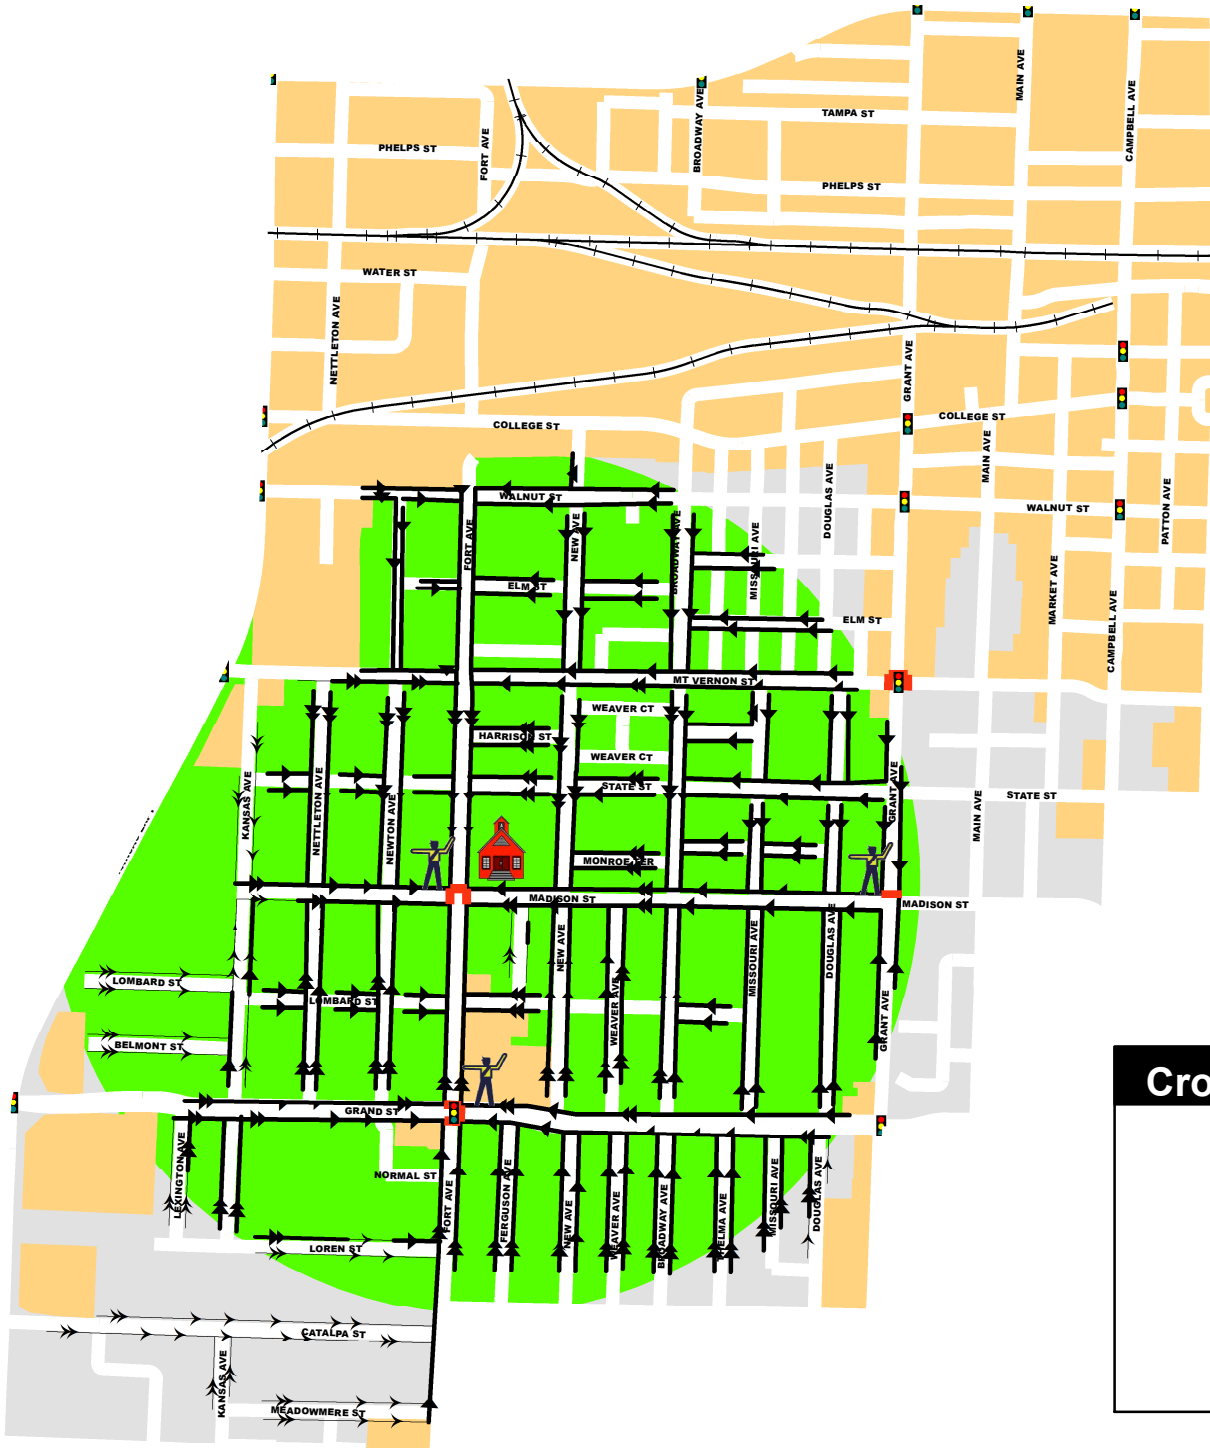

McGREGOR ELEMENTARY

WALKING ROUTE

SCHOOL YEAR 2019-2020

Legend

-  CROSSING GUARD
-  1/2 MILE RADIUS
-  SCHOOL CROSSWALK
-  SCHOOL BOUNDARY
-  NON-RESIDENTIAL
-  WALKING ROUTE W/SIDEWALK
-  WALKING ROUTE NO SIDEWALK
-  BARRIER STREET
-  SIGNAL

School Times

Start 8:50 am
Dismissal 3:35 pm

This map recommends a walking route based on sidewalk inventory and existing crossing features to assist parents who chose to have their child walk to school. The primary responsibility for the safety of their Children is with the parents.

Crossing Guards

Fort Ave & Madison St

Morning 8:00-8:55 am
Afternoon 3:30-4:05 pm

Fort Ave & Grand St

Morning 8:00-8:55 am
Afternoon 3:30-4:05 pm

Madison St & Grant Ave

Morning 8:00-8:55 am
Afternoon 3:30-4:05 pm