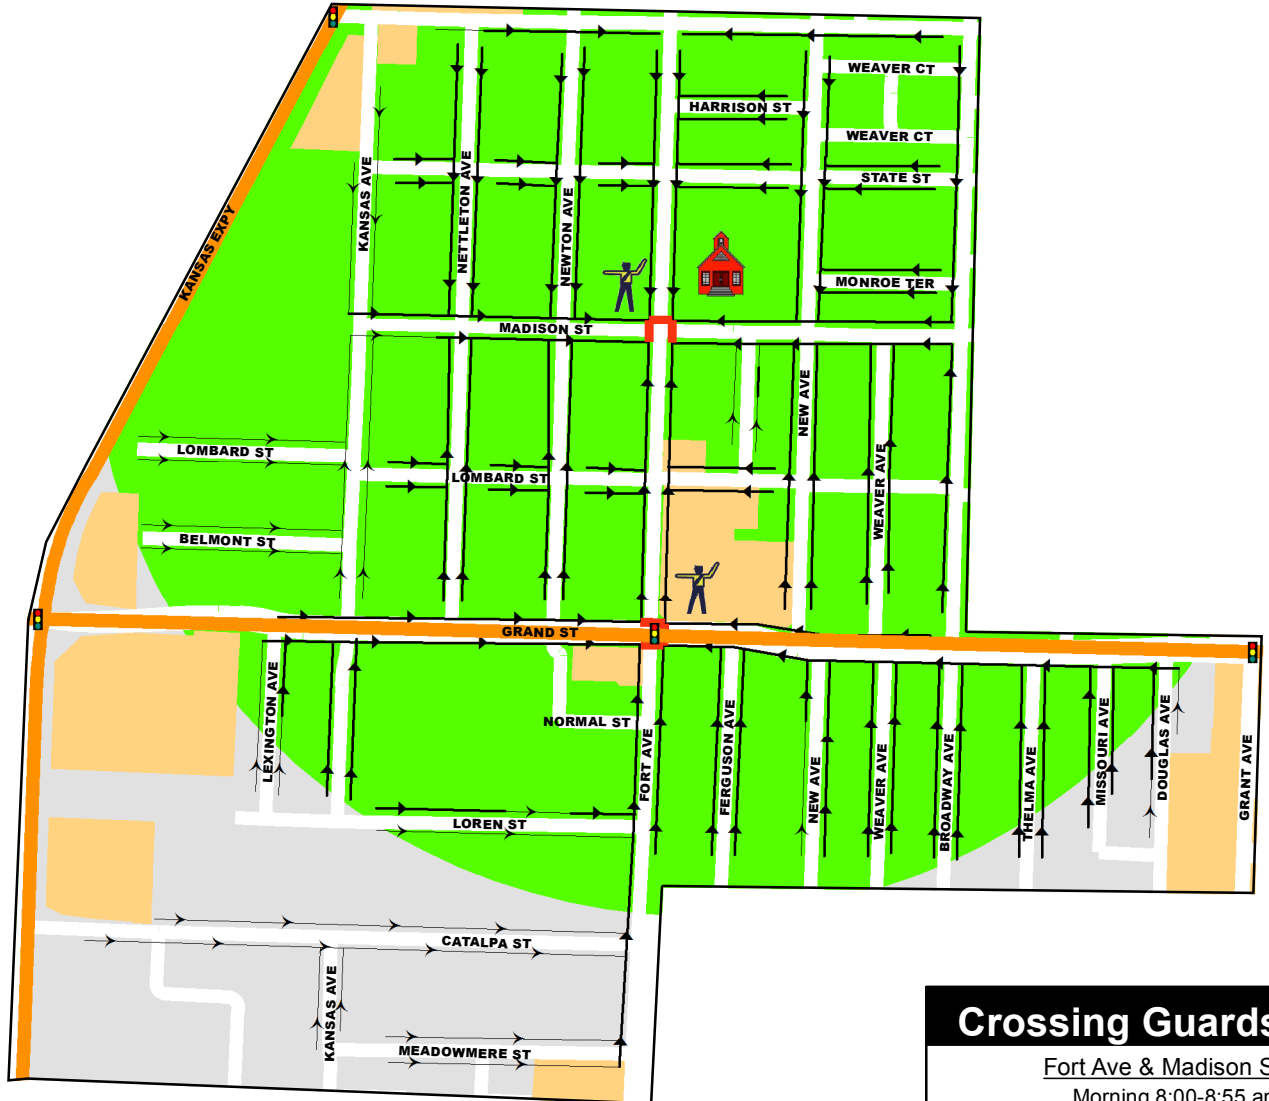

## WALKING ROUTE

SCHOOL YEAR 2017-2018

### Legend

- |  |                  |   |                           |
|--|------------------|---|---------------------------|
|  | CROSSING GUARD   |  | WALKING ROUTE W/SIDEWALK  |
|  | 1/2 MILE RADIUS  |  | WALKING ROUTE NO SIDEWALK |
|  | SCHOOL CROSSWALK |  | BARRIER STREET            |
|  | SCHOOL BOUNDARY  |  | SIGNAL                    |
|  | NON-RESIDENTIAL  |   |                           |

### School Times

Start 8:50 am  
Dismissal 3:35 pm

This map recommends a walking route based on sidewalk inventory and existing crossing features to assist parents who chose to have their child walk to school. The primary responsibility for the safety of their Children is with the parents.

### Crossing Guards

Fort Ave & Madison St  
Morning 8:00-8:55 am  
Afternoon 3:30-4:05 pm  
Fort Ave & Grand St  
Morning 8:00-8:55 am  
Afternoon 3:30-4:05 pm