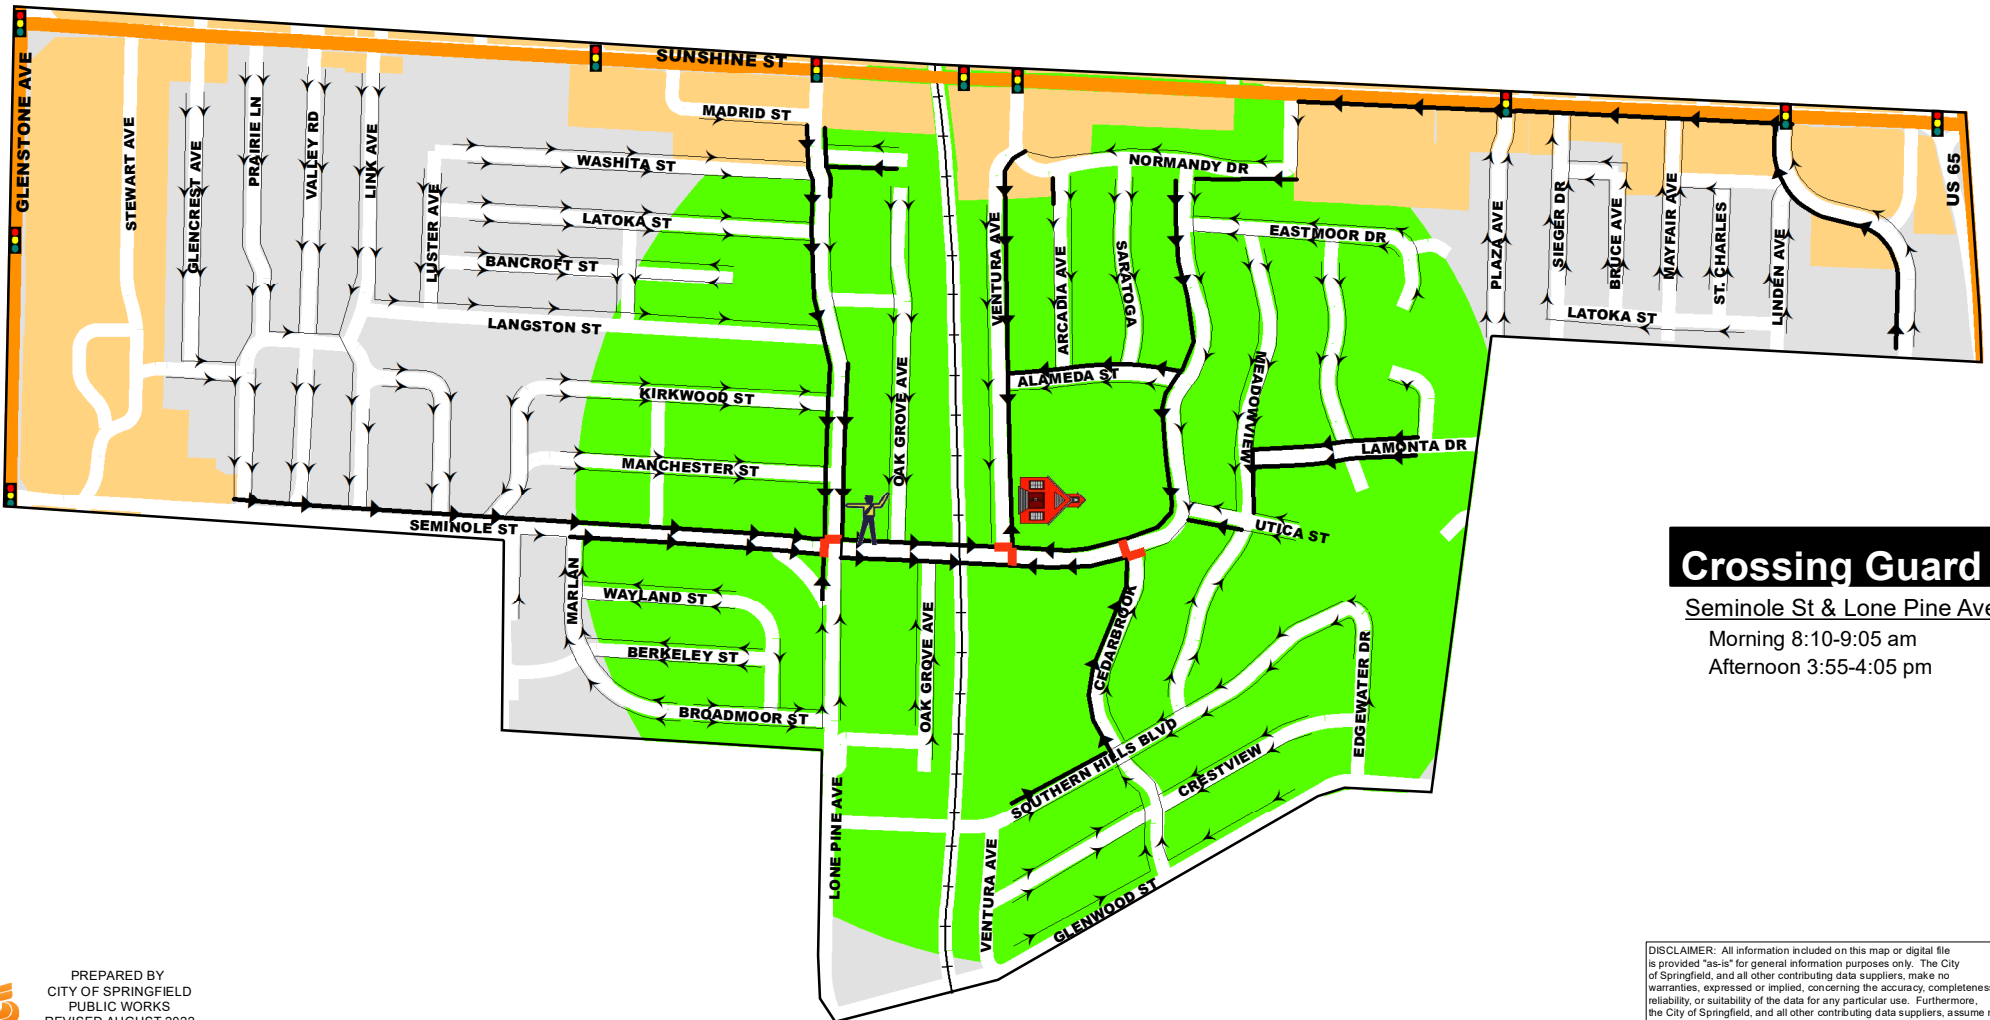

PERSHING ELEMENTARY

WALKING ROUTE

SCHOOL YEAR 2022-2023

Legend

-  CROSSING GUARD
-  1/2 MILE RADIUS
-  SCHOOL CROSSWALK
-  SCHOOL BOUNDARY
-  NON-RESIDENTIAL
-  WALKING ROUTE W/SIDEWALK
-  WALKING ROUTE NO SIDEWALK
-  BARRIER STREET
-  SIGNAL

School Times

Start 9:00 am
Dismissal 4:00 pm

This map recommends a walking route based on sidewalk inventory and existing crossing features to assist parents who chose to have their child walk to school. The primary responsibility for the safety of their children is with the parents.

Crossing Guard

Seminole St & Lone Pine Ave

Morning 8:10-9:05 am
Afternoon 3:55-4:05 pm