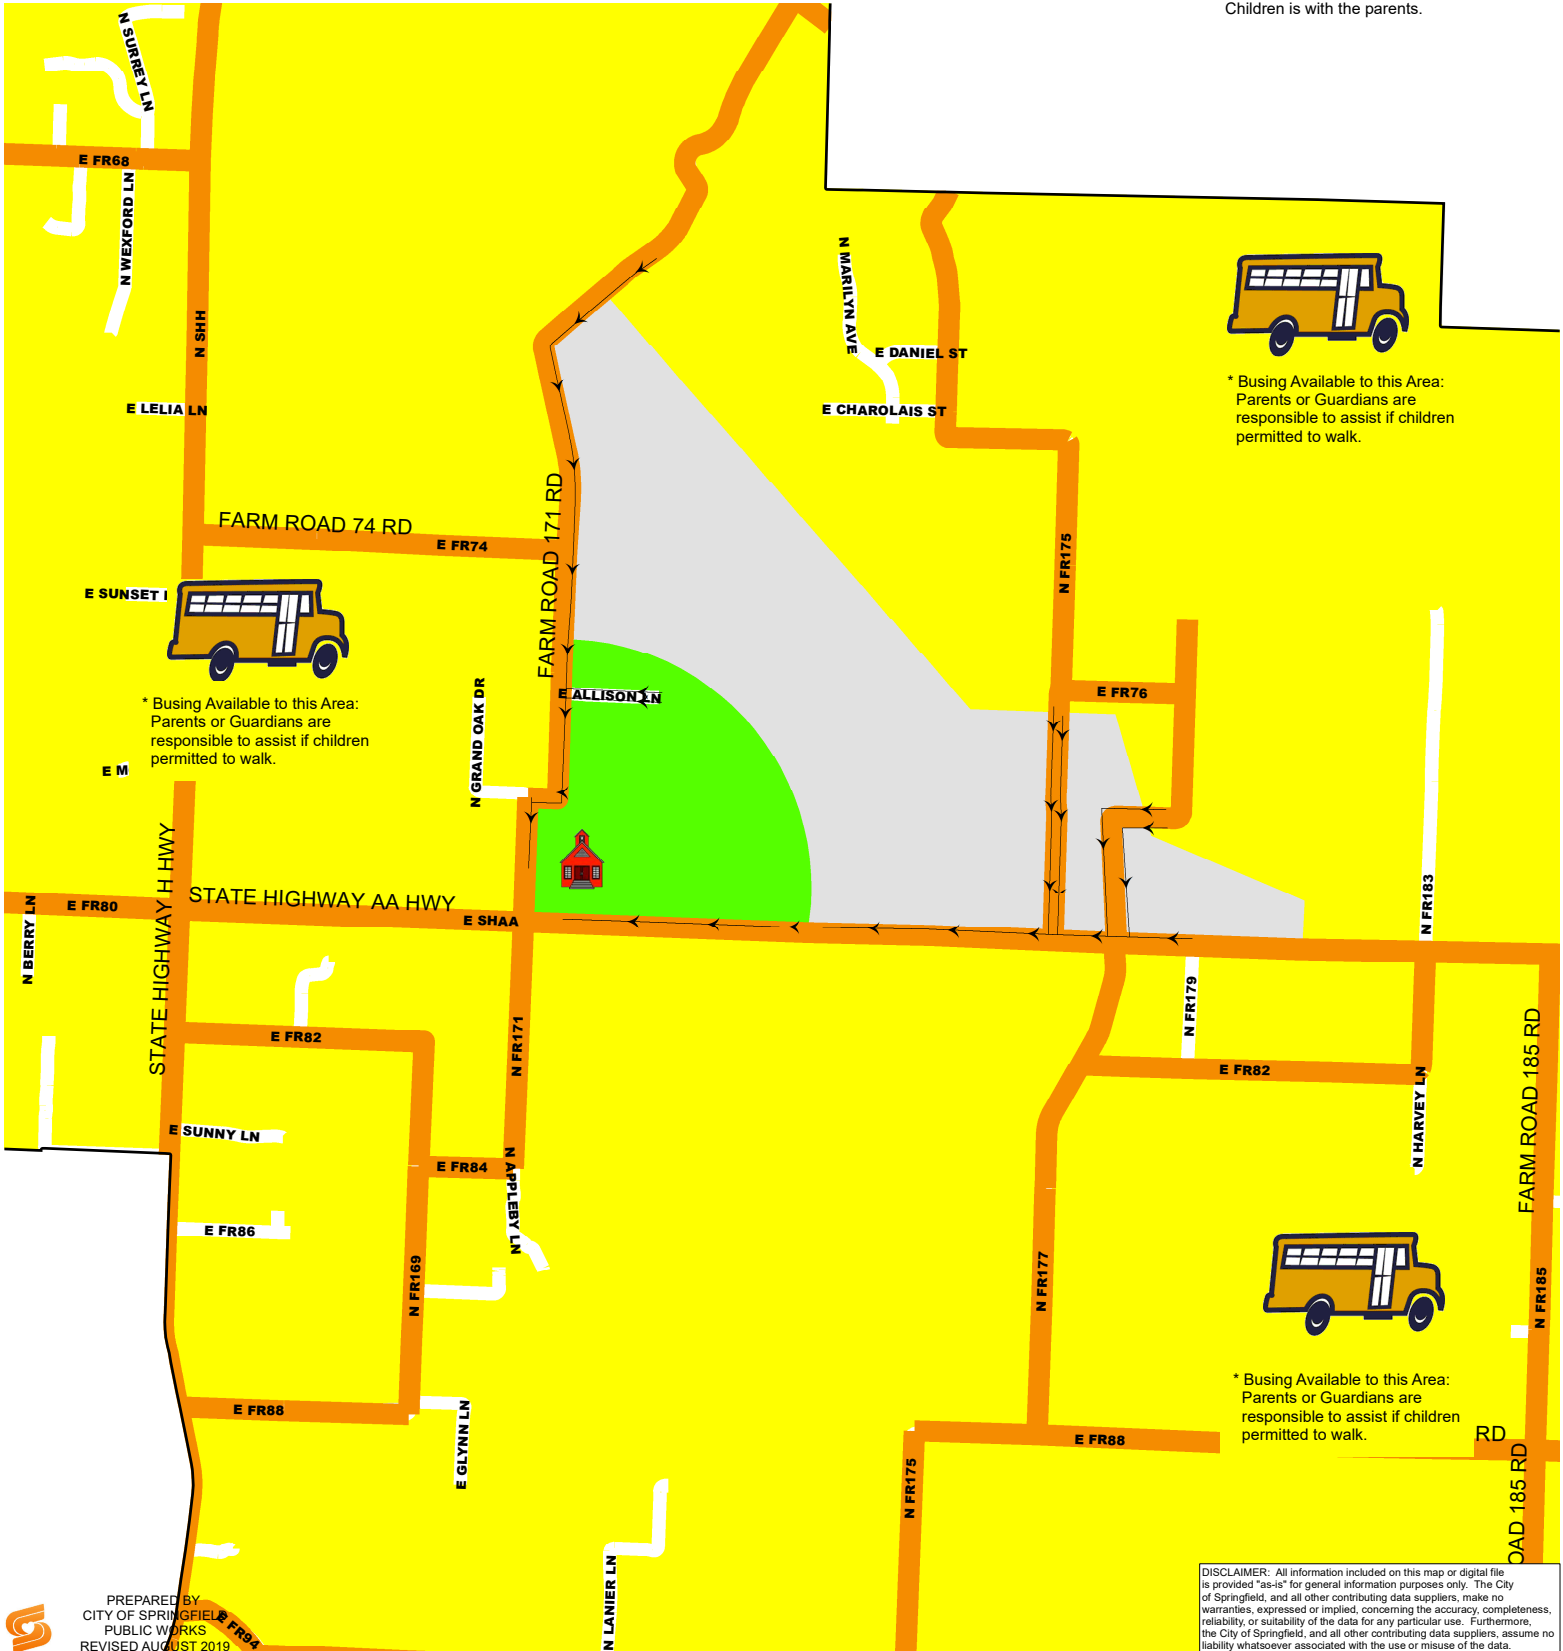

PLEASANT VIEW ELEMENTARY

WALKING ROUTE *

SCHOOL YEAR 2019-2020

Legend

- 1/2 MILE RADIUS
- SCHOOL CROSSWALK
- SCHOOL BOUNDARY
- WALKING ROUTE W/SIDEWALK
- WALKING ROUTE NO SIDEWALK
- BARRIER STREET
- SIGNAL

School Times

Start 8:00 am
Dismissal 2:45 pm

This map recommends a walking route based on sidewalk inventory and existing crossing features to assist parents who chose to have their child walk to school. The primary responsibility for the safety of their Children is with the parents.