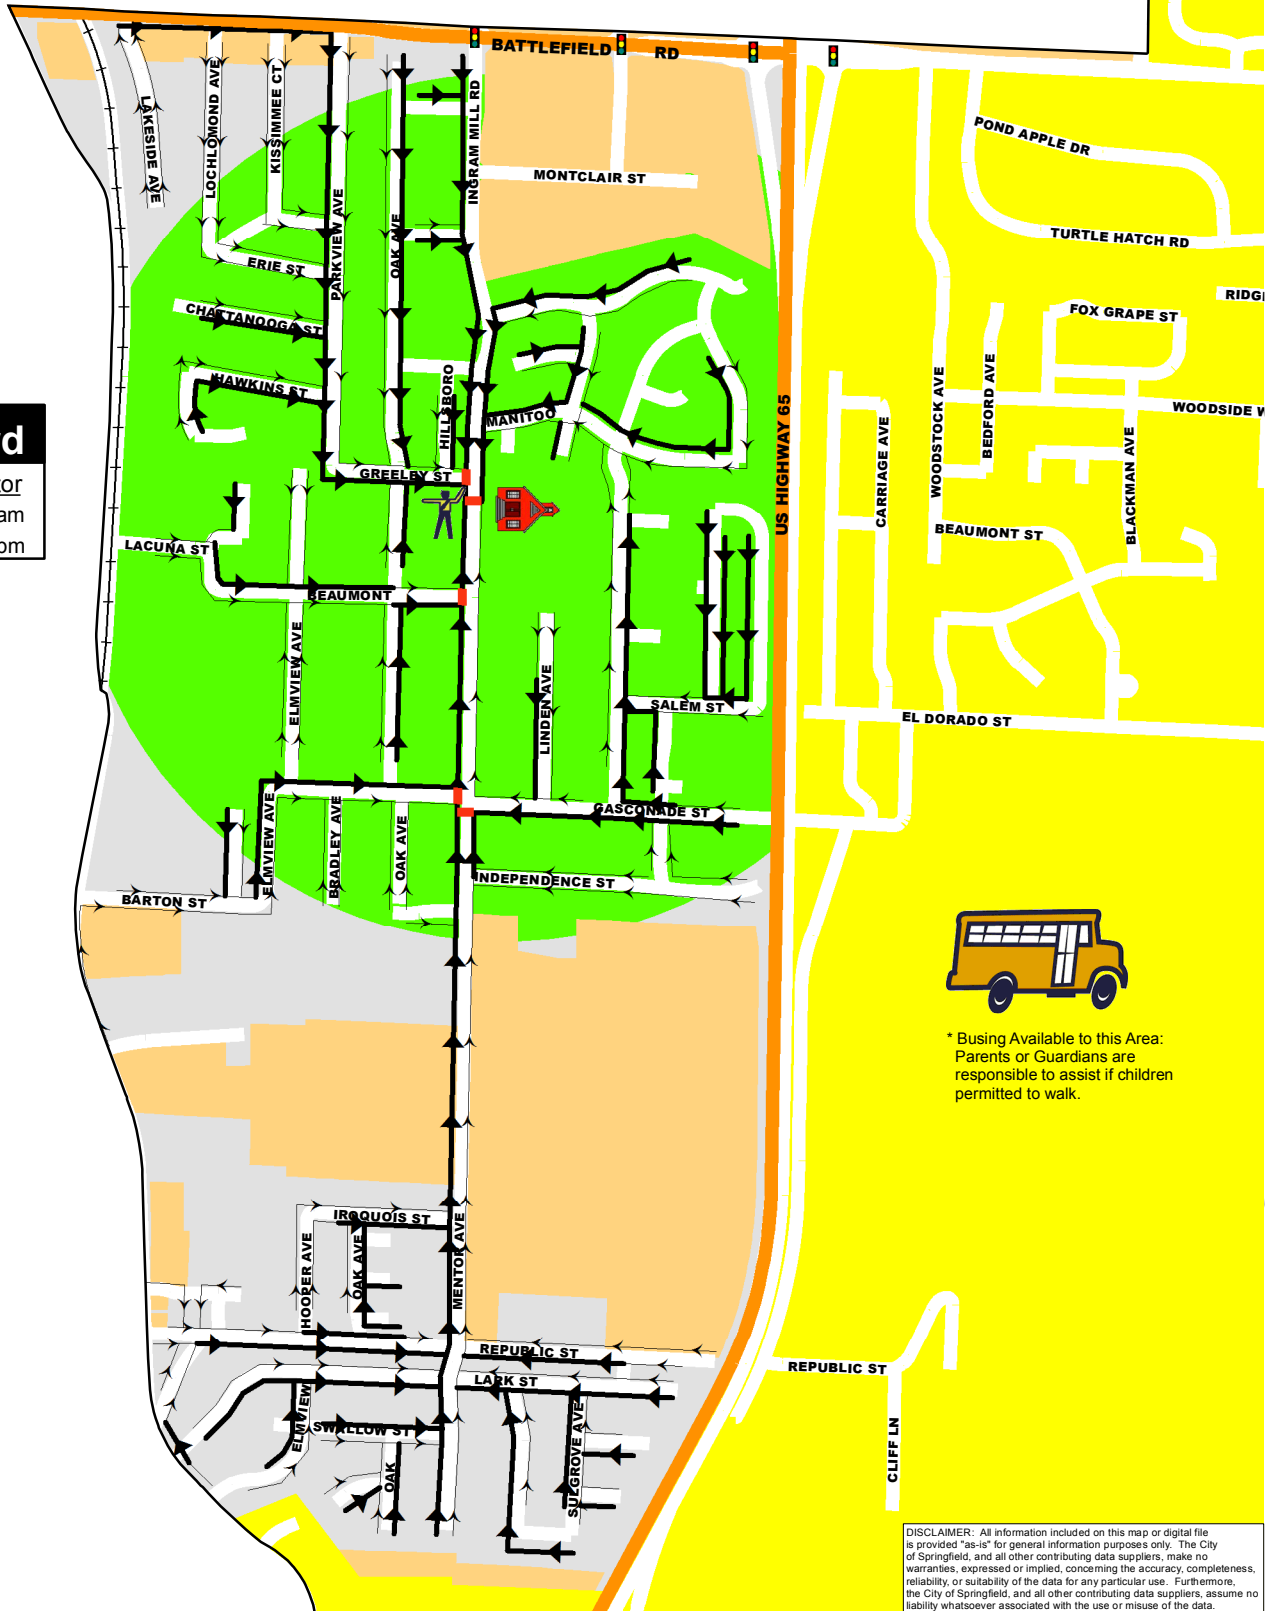

SEQUIOTA ELEMENTARY

WALKING ROUTE *

SCHOOL YEAR 2017-2018

Legend

- | | | | |
|--|------------------|---|---------------------------|
|  | CROSSING GUARD |  | WALKING ROUTE W/SIDEWALK |
|  | 1/2 MILE RADIUS |  | WALKING ROUTE NO SIDEWALK |
|  | SCHOOL CROSSWALK |  | BARRIER STREET |
|  | SCHOOL BOUNDARY |  | SIGNAL |
|  | NON-RESIDENTIAL |  | BUSING AVAILABLE |

School Times

Start 8:50 am
Dismissal 3:35 pm

This map recommends a walking route based on sidewalk inventory and existing crossing features to assist parents who chose to have their child walk to school. The primary responsibility for the safety of their Children is with the parents.

Crossing Guard

3414 S Mentor
Morning 8:00-8:55 am
Afternoon 3:30-4:05 pm

* Busing Available to this Area:
Parents or Guardians are responsible to assist if children permitted to walk.