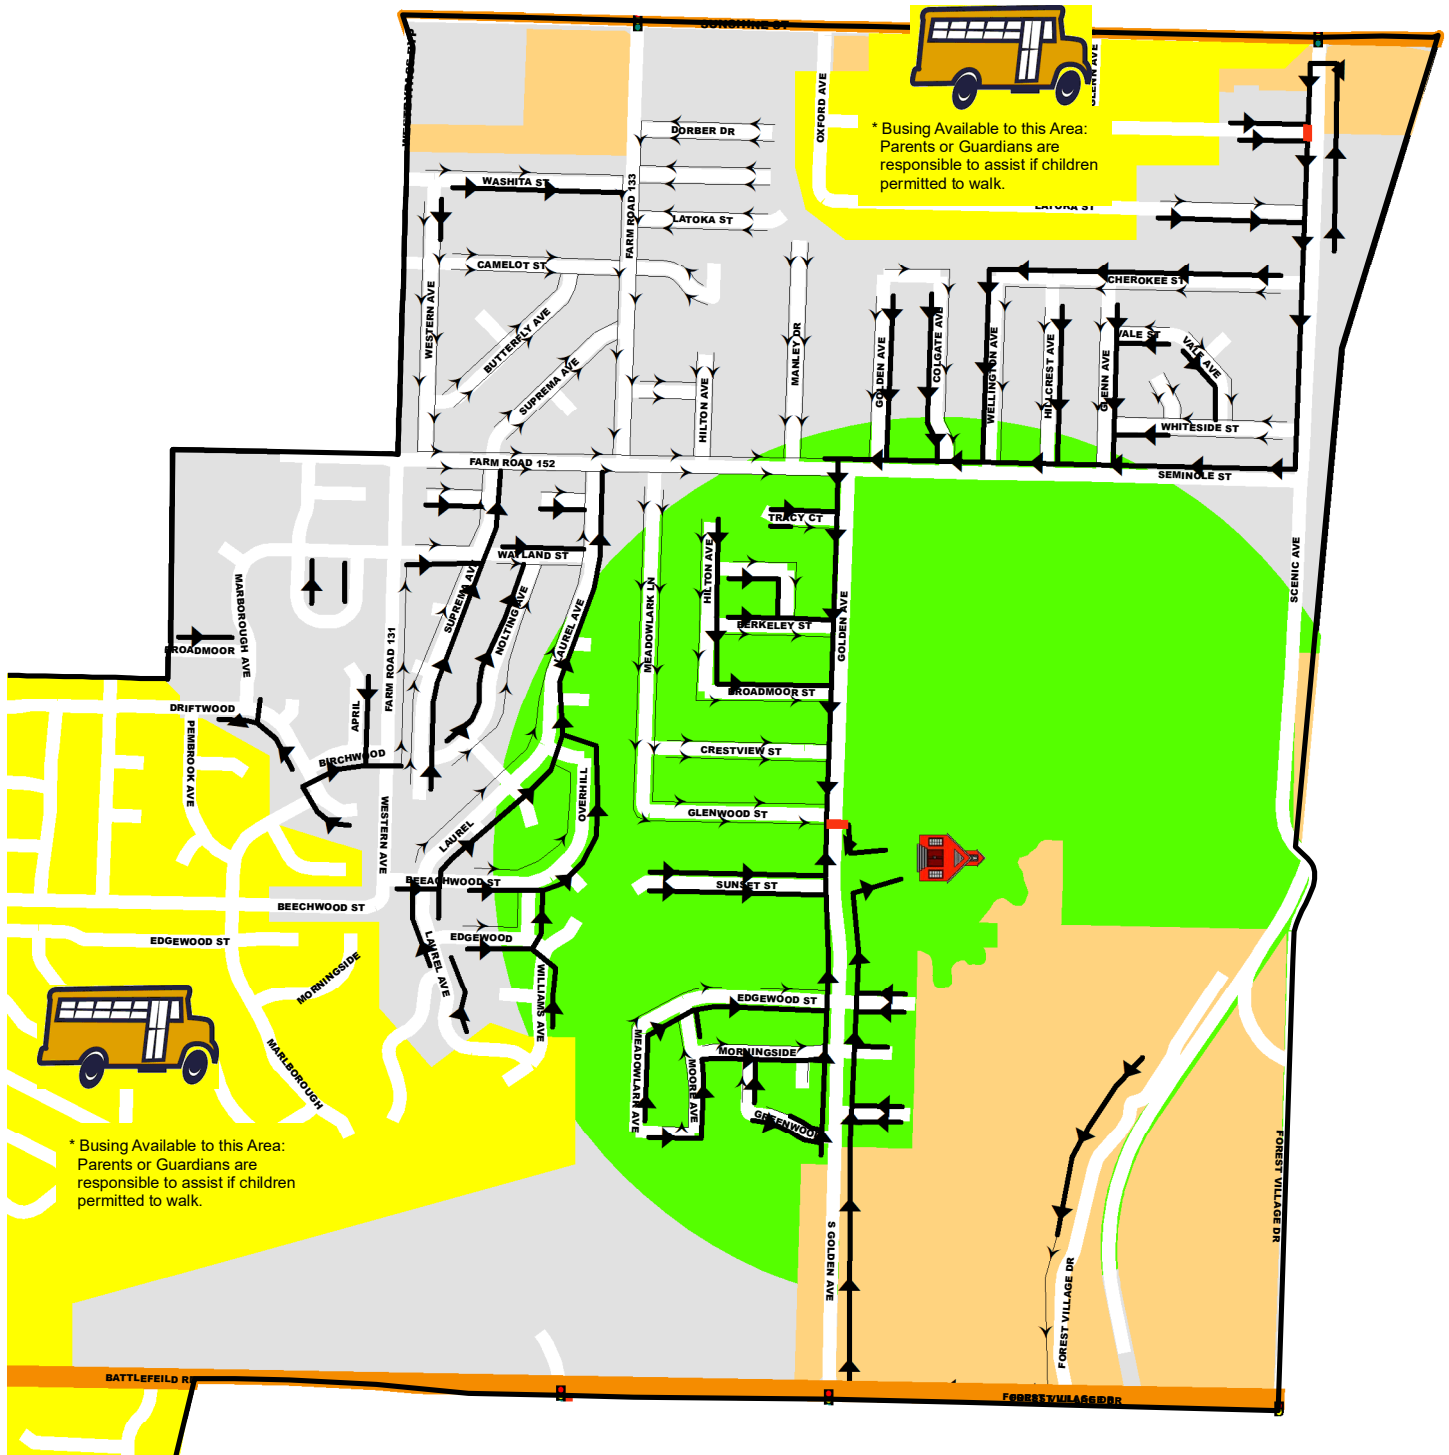

SHERWOOD ELEMENTARY

WALKING ROUTE

SCHOOL YEAR 2022-2023

Legend

-  1/2 MILE RADIUS
-  SCHOOL CROSSWALK
-  SCHOOL BOUNDARY
-  NON-RESIDENTIAL
-  WALKING ROUTE W/SIDEWALK
-  WALKING ROUTE NO SIDEWALK
-  BARRIER STREET
-  SIGNAL
-  BUSING AVAILABLE

School Times

Start 7:20 am
Dismissal 2:20 pm

This map recommends a walking route based on sidewalk inventory and existing crossing features to assist parents who chose to have their child walk to school. The primary responsibility for the safety of their Children is with the parents.

* Busing Available to this Area:
Parents or Guardians are responsible to assist if children permitted to walk.

* Busing Available to this Area:
Parents or Guardians are responsible to assist if children permitted to walk.