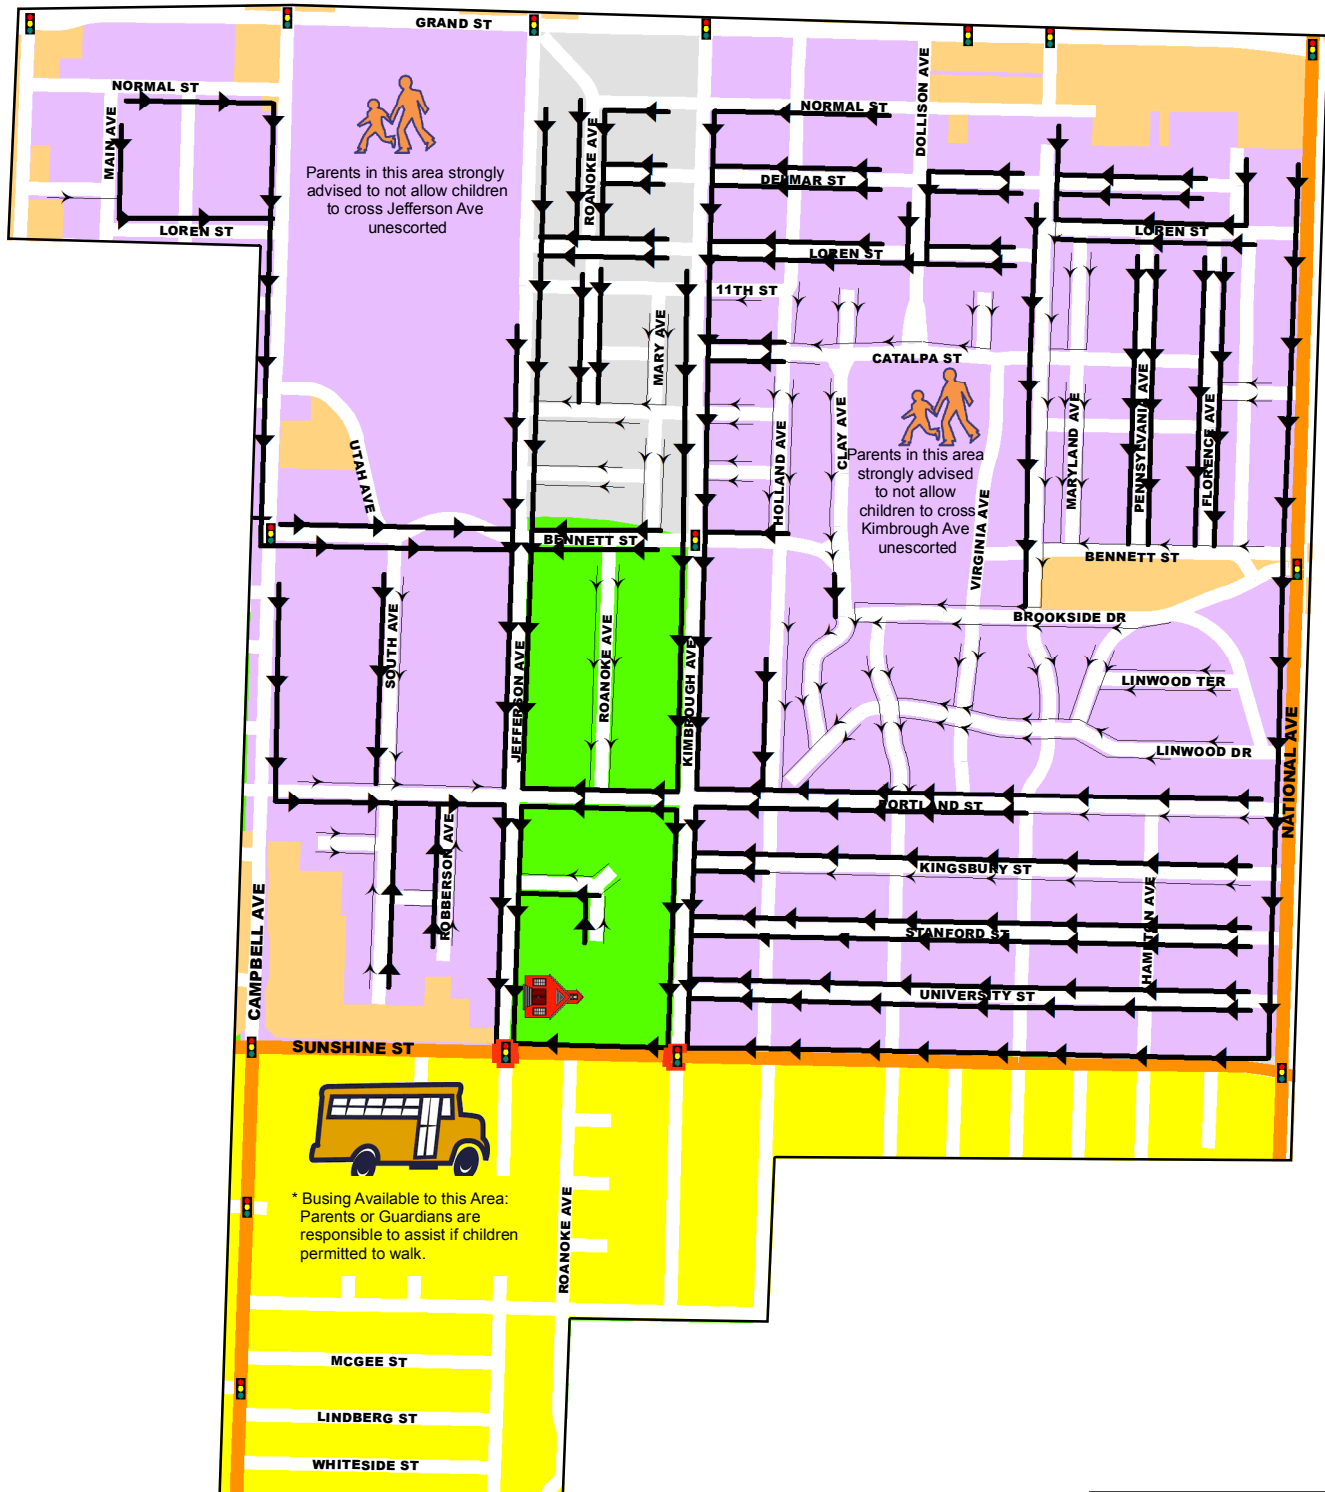

SUNSHINE ELEMENTARY

WALKING ROUTE *

SCHOOL YEAR 2017-2018

Legend

- 1/2 MILE RADIUS
- SCHOOL CROSSWALK
- SCHOOL BOUNDARY
- NON-RESIDENTIAL
- WALKING ROUTE W/SIDEWALK
- WALKING ROUTE NO SIDEWALK
- BARRIER STREET
- SIGNAL
- BUSING AVAILABLE

School Times

Start 8:15 am
Dismissal 3:00 pm

This map recommends a walking route based on sidewalk inventory and existing crossing features to assist parents who chose to have their child walk to school.
The primary responsibility for the safety of their Children is with the parents.