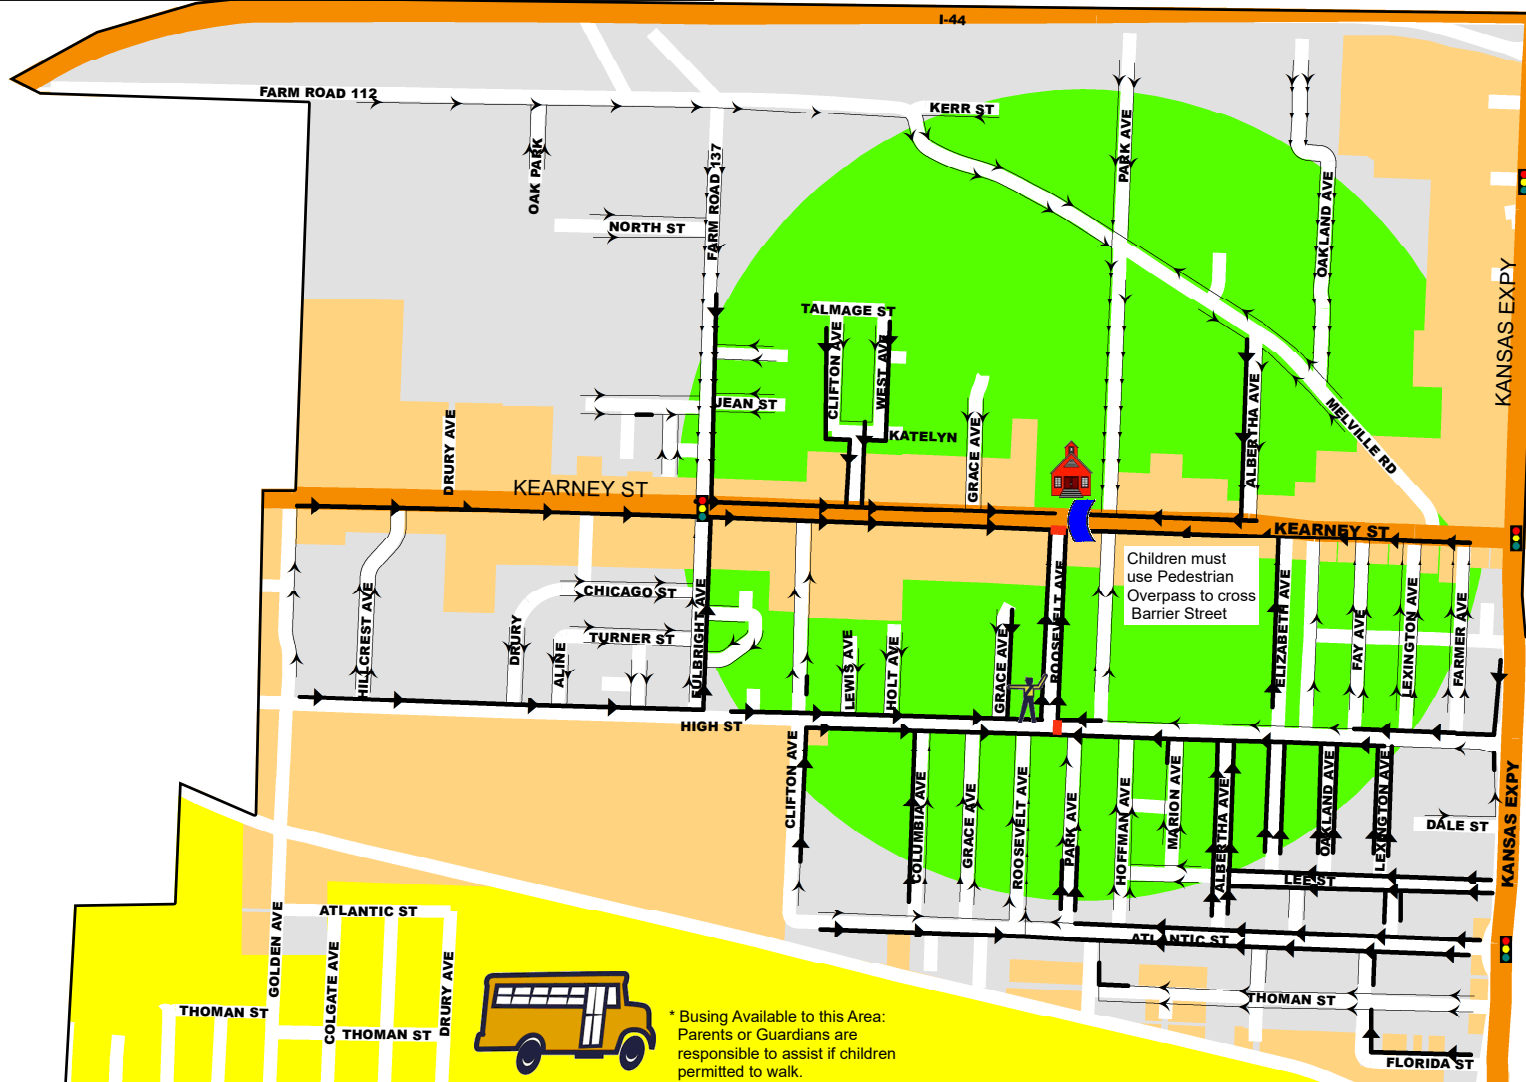

WILLIAMS ELEMENTARY

WALKING ROUTE *

SCHOOL YEAR 2019-2020

Legend

- | | | | |
|--|------------------|---|---------------------------|
|  | CROSSING GUARD |  | WALKING ROUTE W/SIDEWALK |
|  | 1/2 MILE RADIUS |  | WALKING ROUTE NO SIDEWALK |
|  | SCHOOL CROSSWALK |  | BARRIER STREET |
|  | SCHOOL BOUNDARY |  | SIGNAL |
|  | OVERPASS |  | NON-RESIDENTIAL |

School Times

Start 8:15 am
Dismissal 3:00 pm

This map recommends a walking route based on sidewalk inventory and existing crossing features to assist parents who chose to have their child walk to school. The primary responsibility for the safety of their children is with the parents.

Crossing Guard

High St & Roosevelt Ave
Morning 7:25-8:20 am
Afternoon 2:55-3:30 pm

* Busing Available to this Area:
Parents or Guardians are responsible to assist if children permitted to walk.