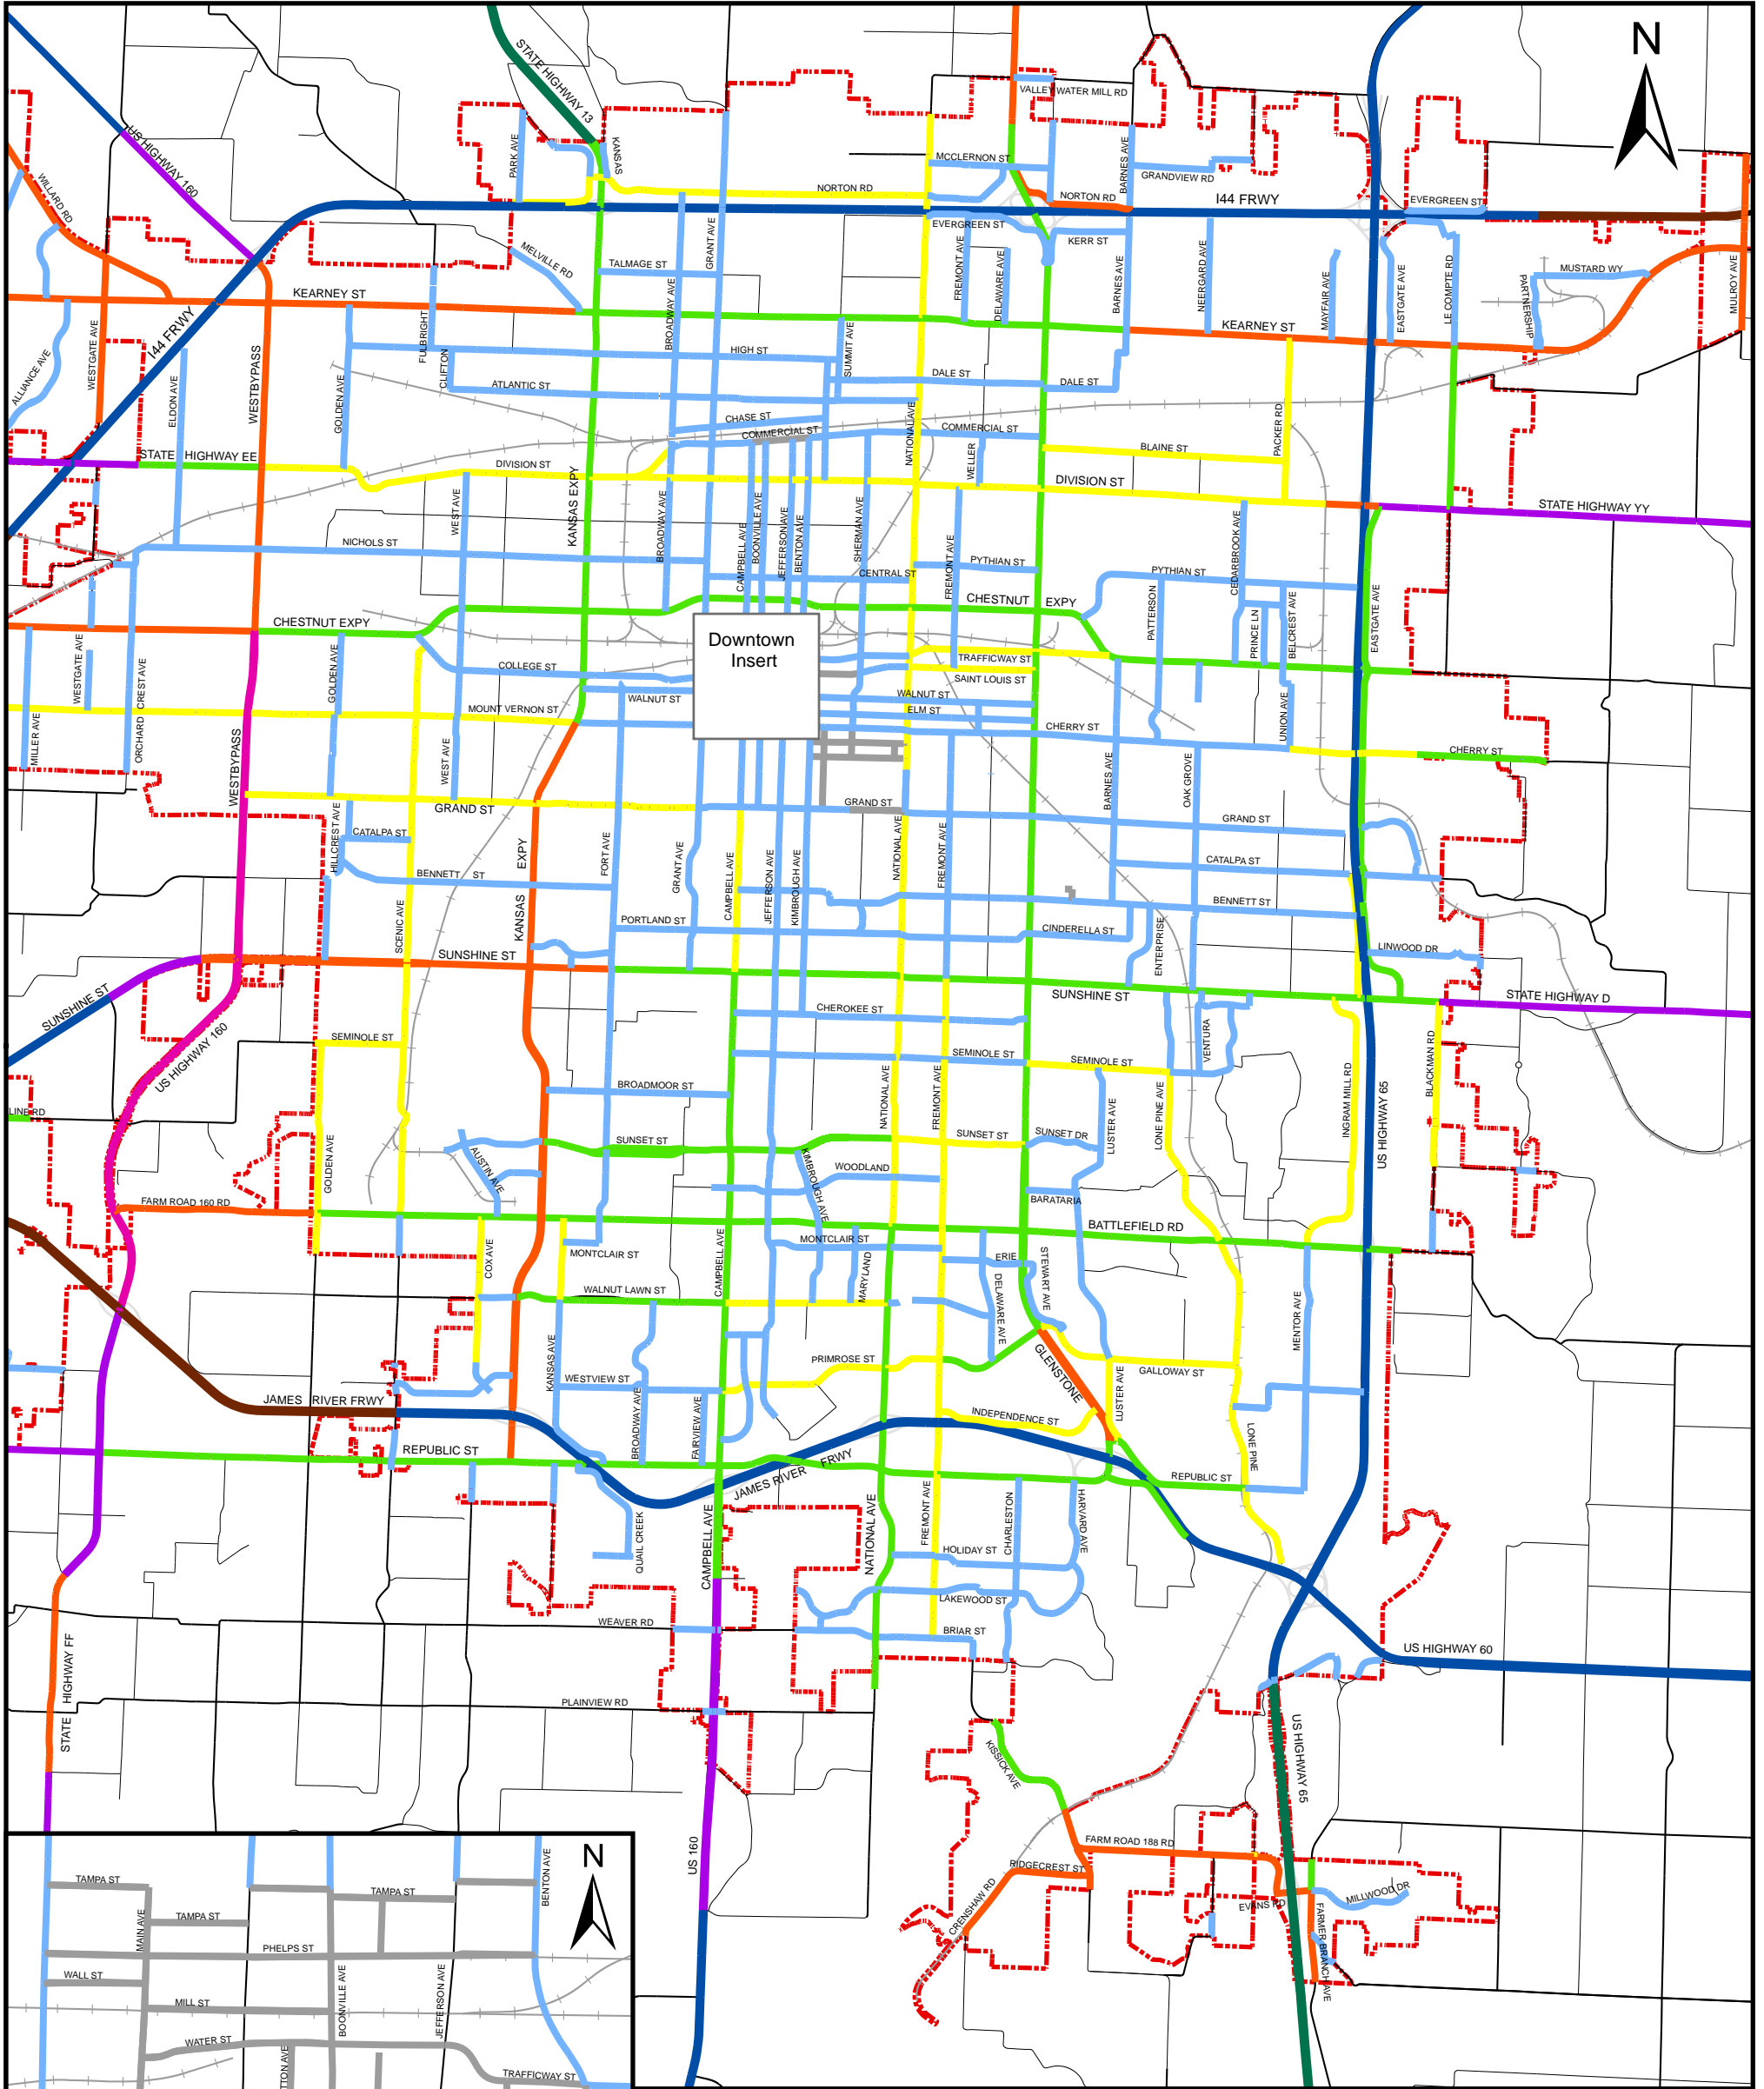

CITY OF SPRINGFIELD

SPEED LIMIT INVENTORY

Legend

- 20 MPH
- 20 MPH (8-4 MON-FRI)
- 30 MPH
- 35 MPH
- 40 MPH
- 45 MPH
- 50 MPH
- 55 MPH
- 60 MPH
- 65 MPH
- 70 MPH
- - - City Limits

By City Code: Sec106-231(c)
 Unless otherwise signed, within all intersections, and on all public streets within the city, 25 miles per hour shall be the maximum speed limit, and any speed in excess thereof shall be prima facie evidence that such speed is not reasonable or prudent and that it is unlawful.

DISCLAIMER: All information included on this map or digital file is provided "as-is" for general information purposes only. The City of Springfield, and all other contributing data suppliers, make no warranties, expressed or implied, concerning the accuracy, completeness, reliability, or suitability of the data for any particular use. Furthermore, the City of Springfield, and all other contributing data suppliers, assume no liability whatsoever associated with the use or misuse of the data.