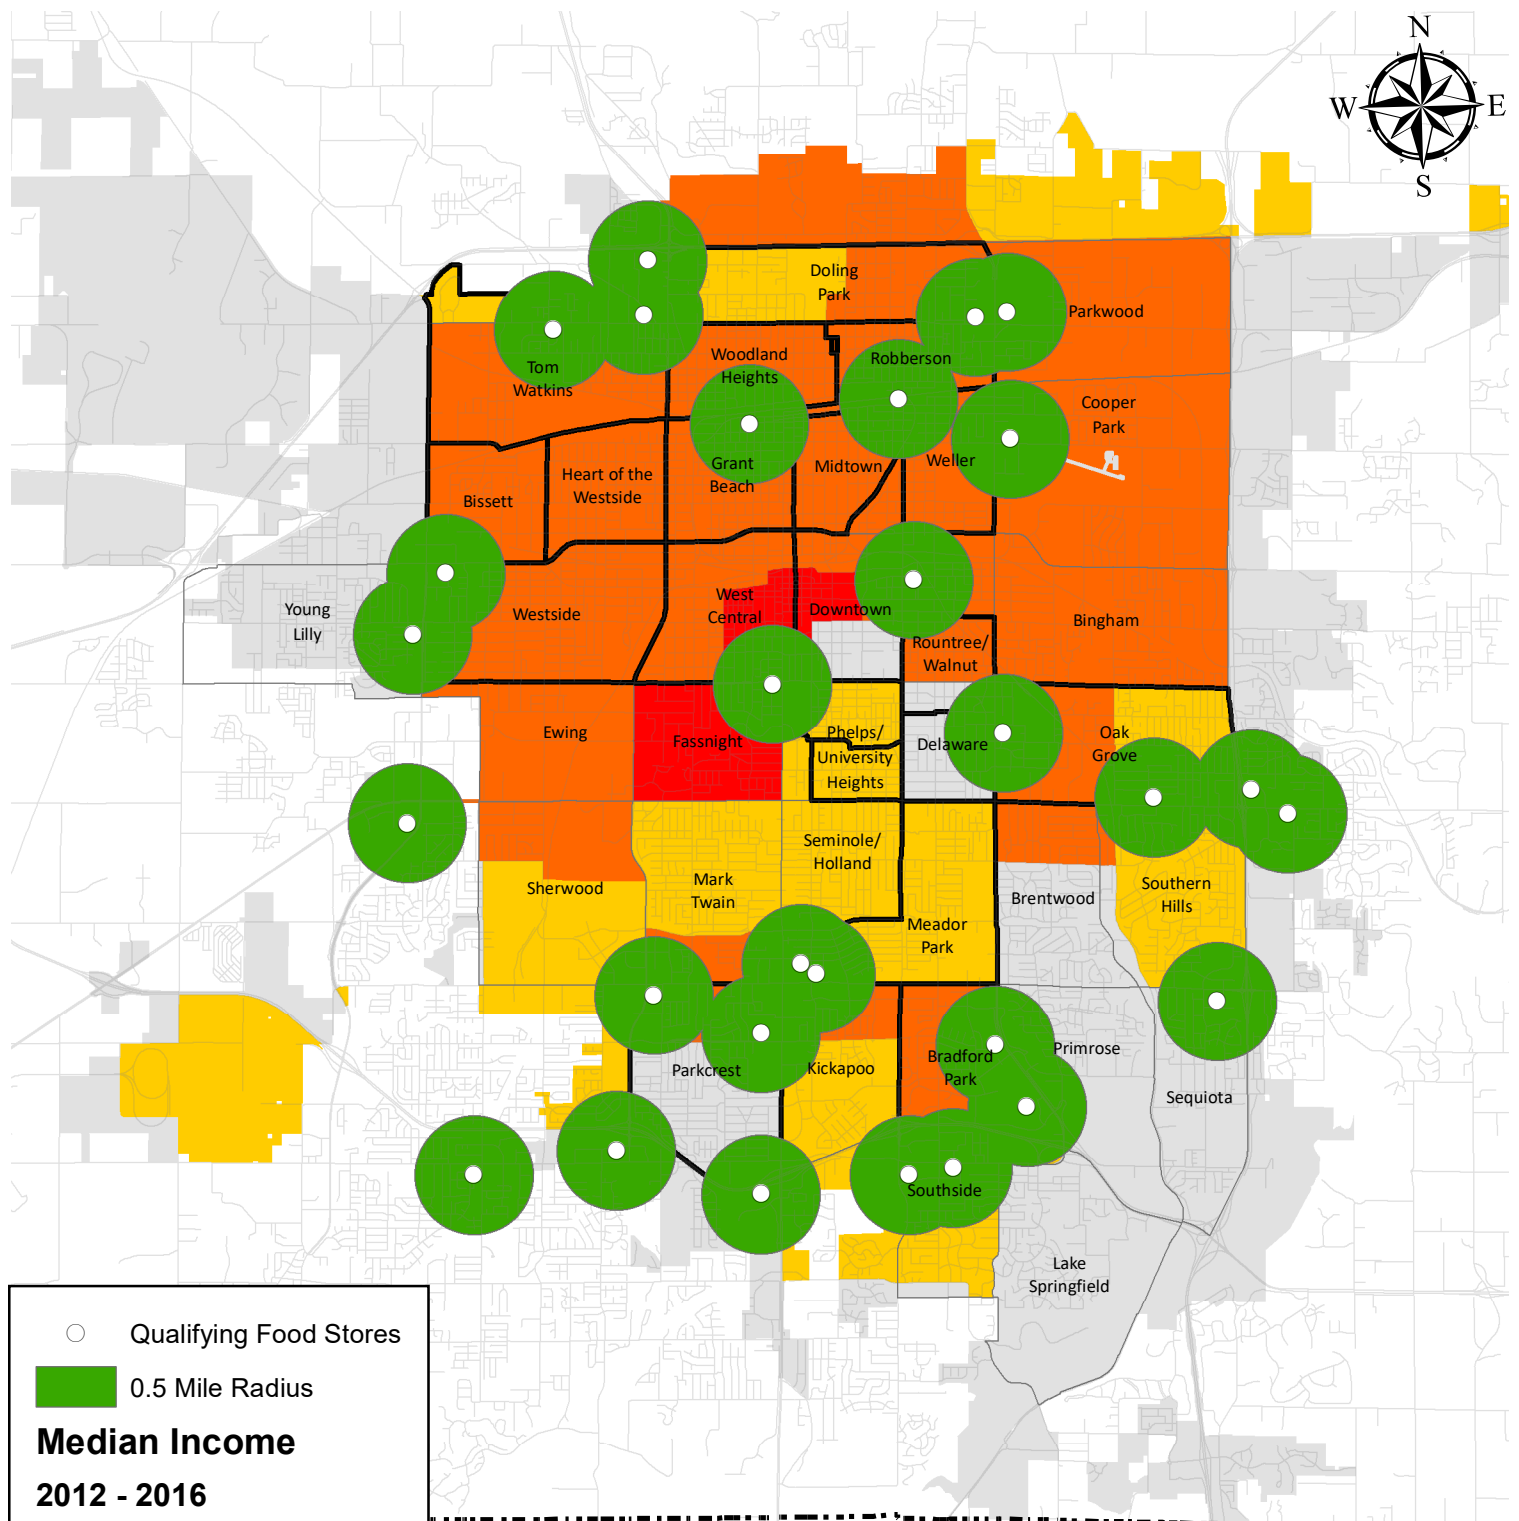

FOOD ACCESS

○ Qualifying Food Stores

■ 0.5 Mile Radius

Median Income
2012 - 2016

- $12,350 - $22,811
- $22,811 - $35,350
- $35,350 - $46,850

▭ Neighborhood Organization Boundary

▭ Neighborhood Service Area Boundary

This indicator represents data from the 2012-2016 American Community Survey provided by the US Census Bureau