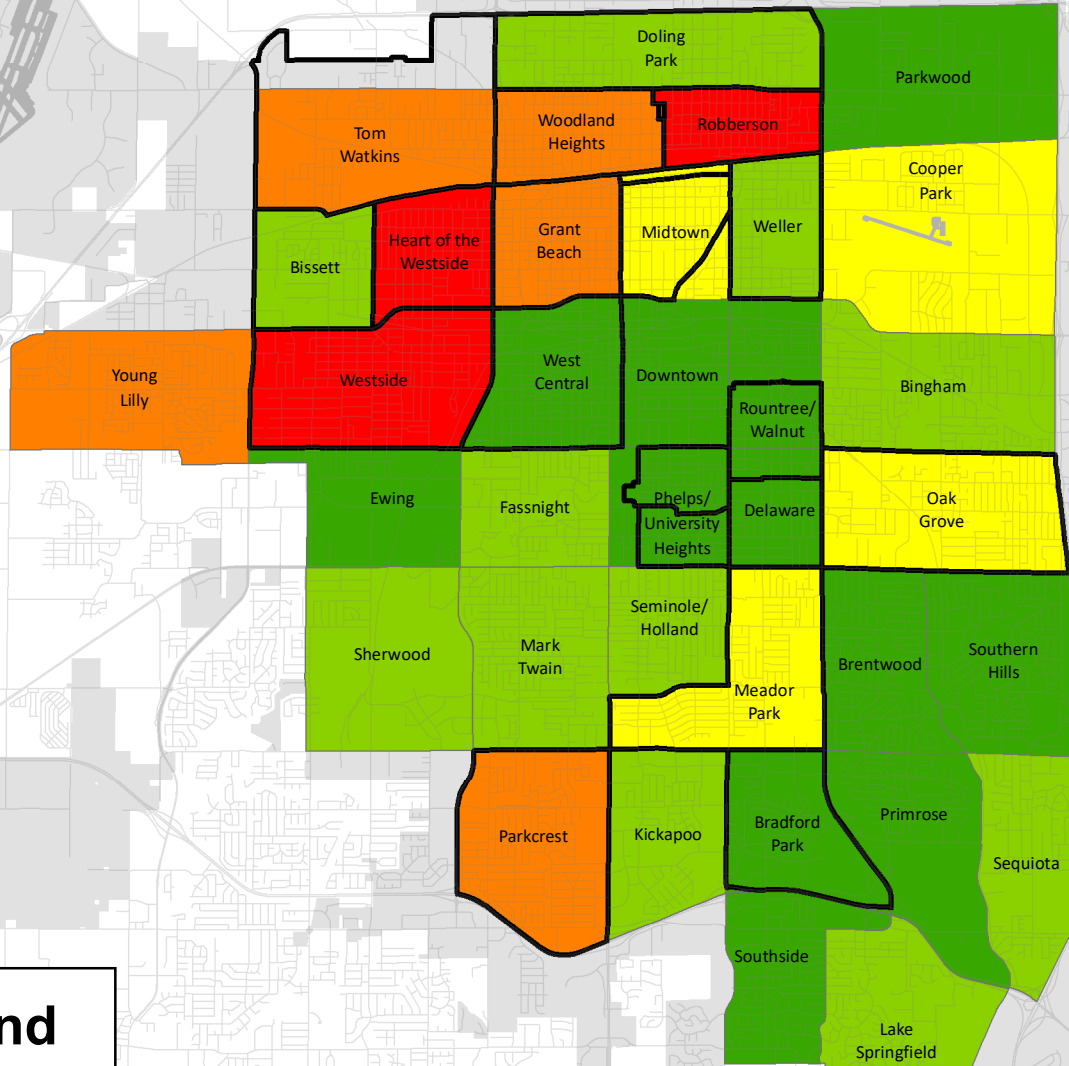

FORECLOSURES