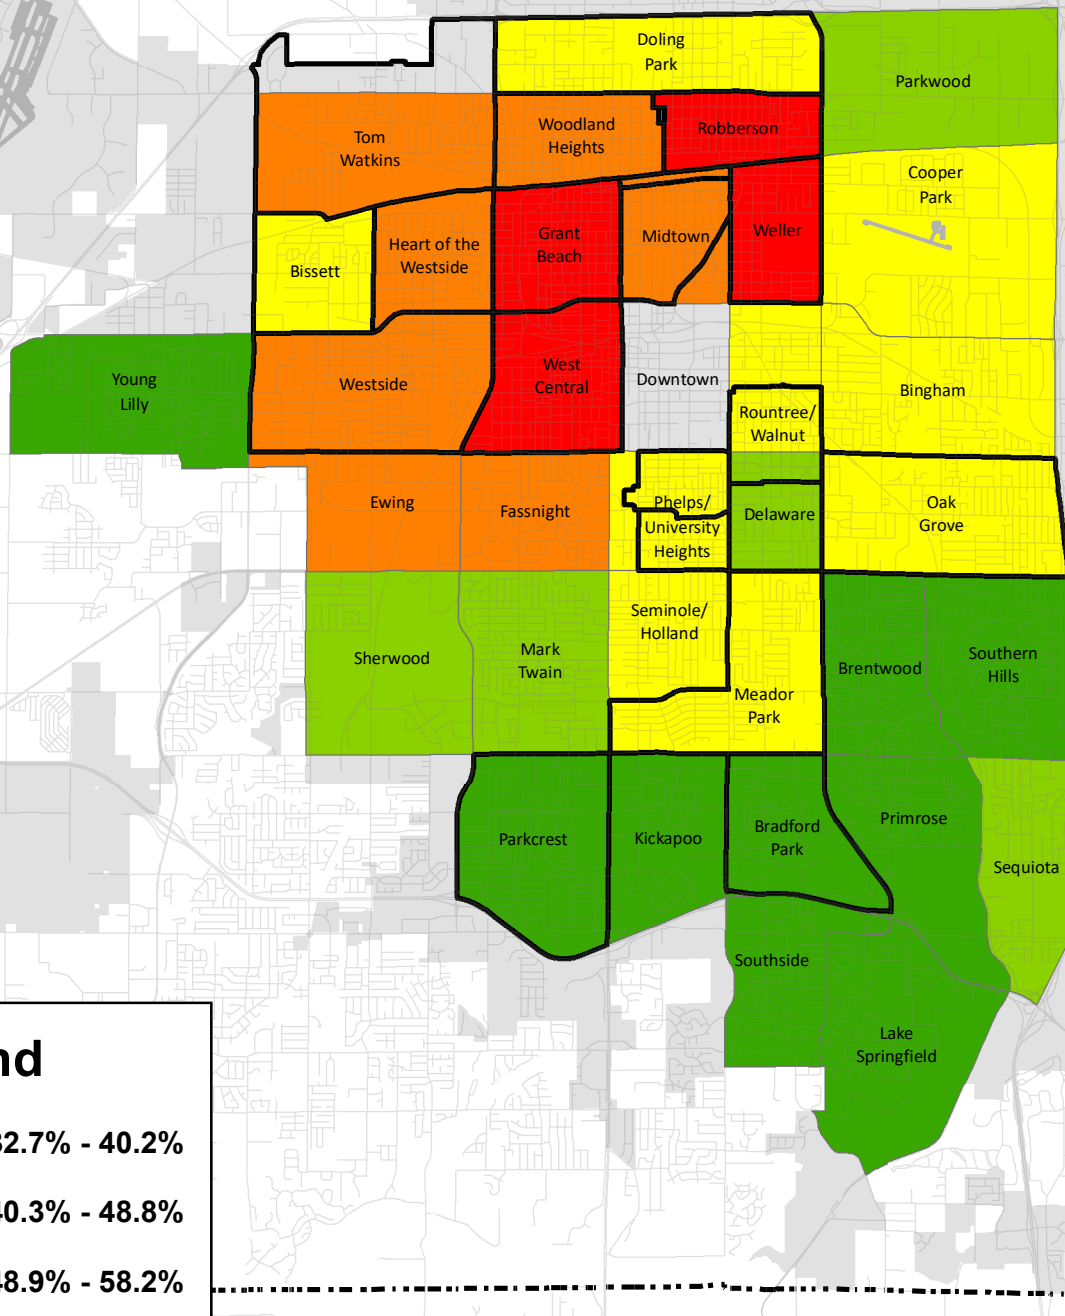

OWNER OCCUPANCY

Legend