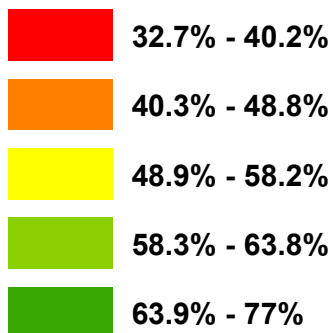

Greene County Line

Data Shown: April 2016 to April 2017