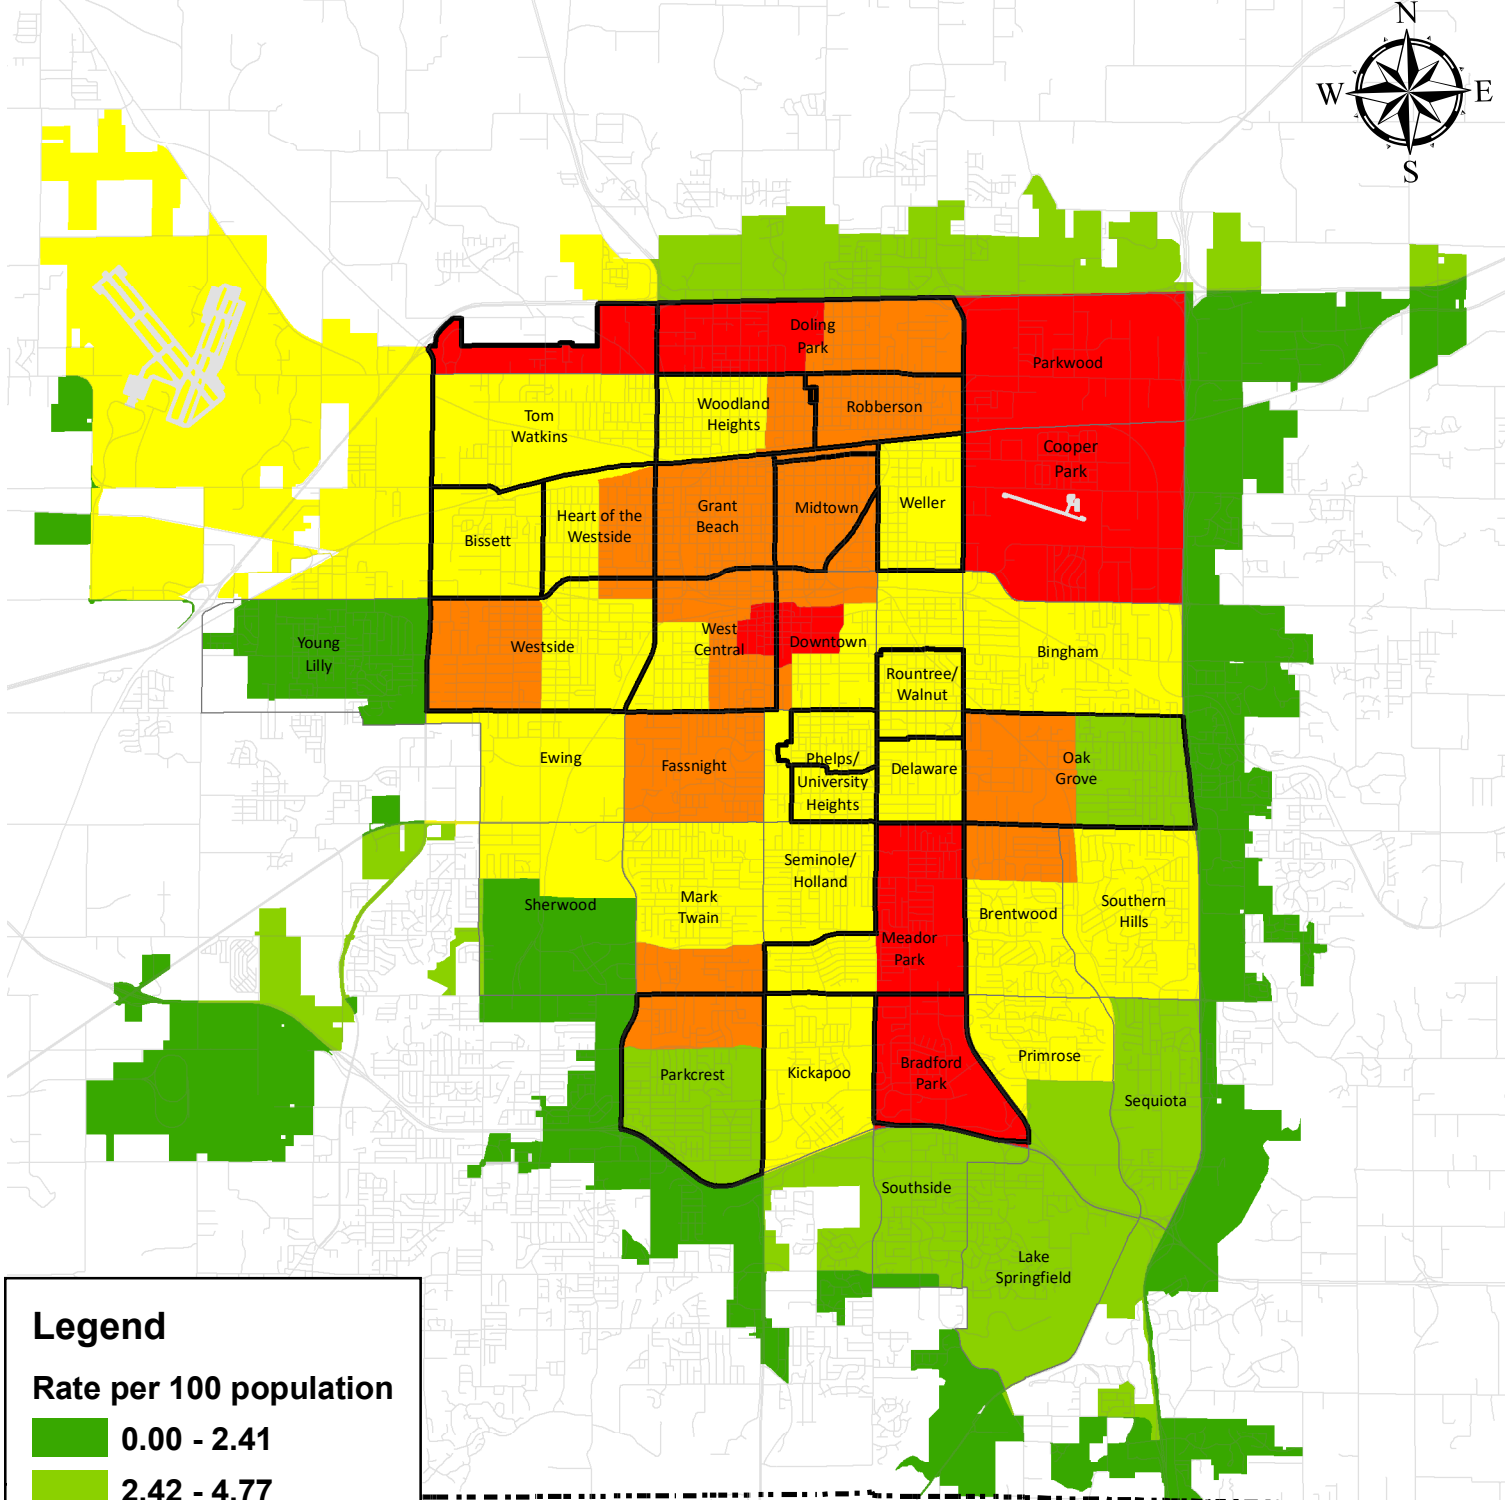

PROPERTY CRIMES

Legend

Rate per 100 population

- 0.00 - 2.41
- 2.42 - 4.77
- 4.78 - 9.17
- 9.18 - 15.14
- 15.15 - 26.32

- Neighborhood Organization Boundary
- Neighborhood Service Area Boundary

Greene County Line

UCR Part I Incidents

Data Shown: Jan. 2017 to Dec. 2017