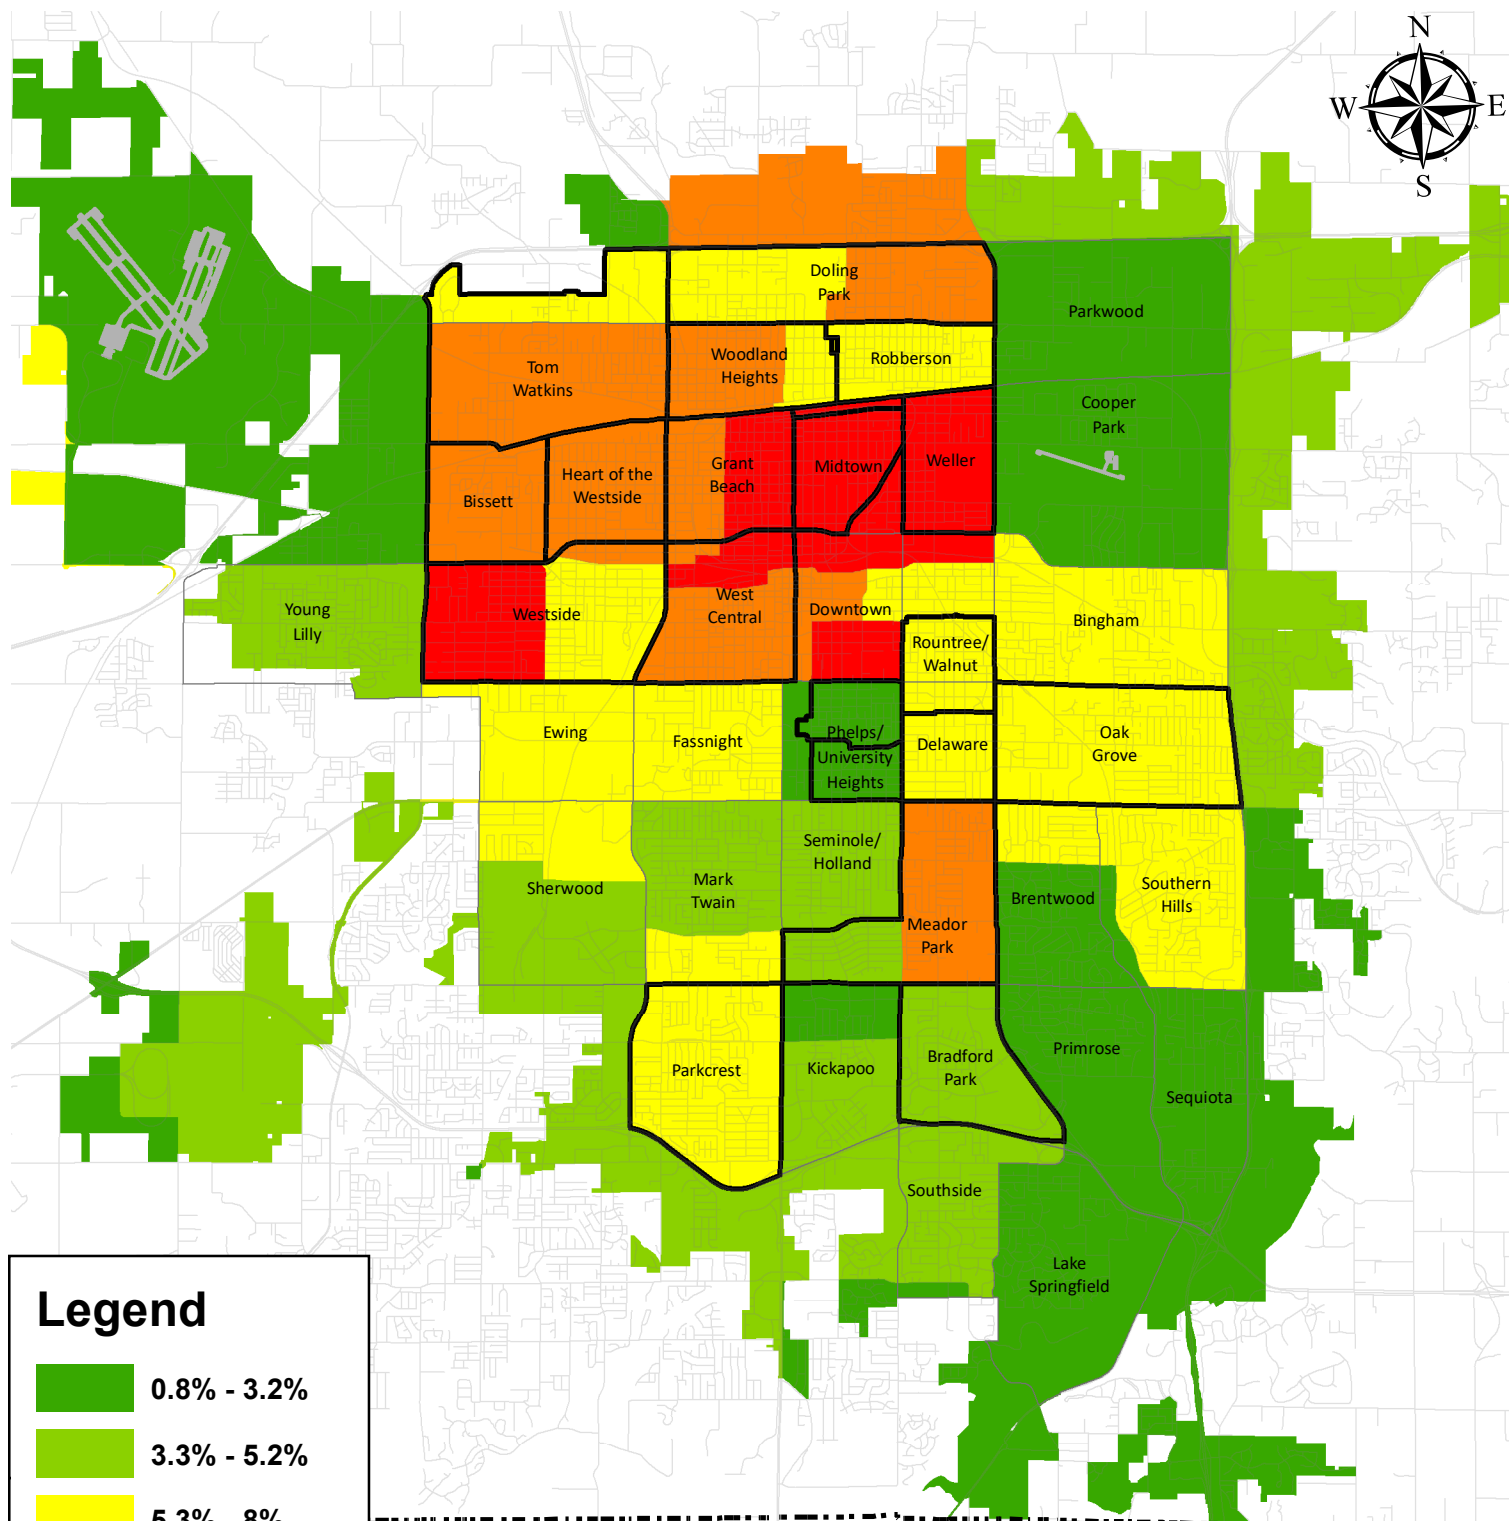

UNEMPLOYMENT

Greene County Line

Legend

- 0.8% - 3.2%
- 3.3% - 5.2%
- 5.3% - 8%
- 8.1% - 12.7%
- 12.8% - 22.2%

- Neighborhood Organization Boundary
- Neighborhood Service Area Boundary

This indicator is representing data from the 2012-2016 American Community Survey provided by the US Census Bureau