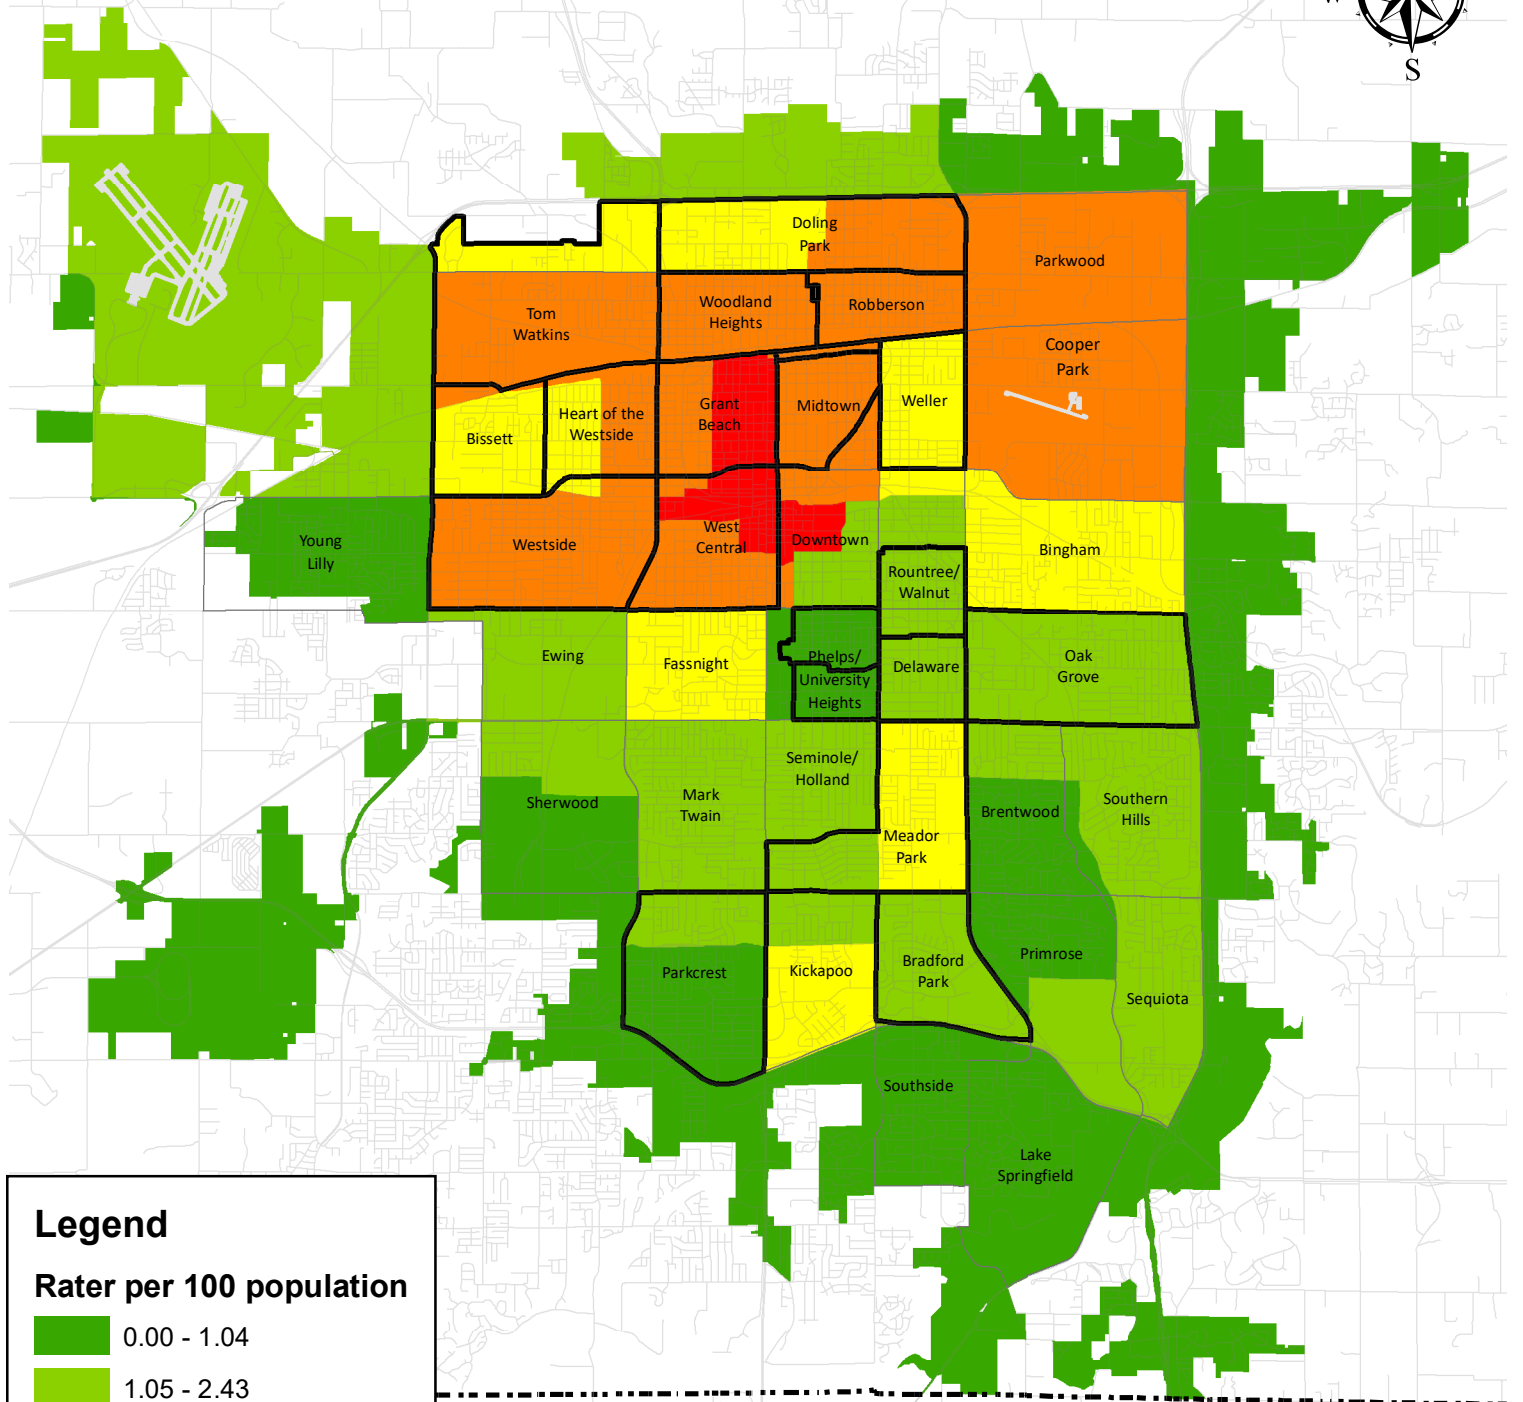

VIOLENT CRIMES

Greene County Line

Legend

Rate per 100 population

- 0.00 - 1.04
- 1.05 - 2.43
- 2.44 - 4.09
- 4.10 - 6.66
- 6.67 - 11.39

- Neighborhood Organization Boundary
- Neighborhood Service Area Boundary

UCR Part I Incidents

Data Shown: Jan. 2017 to Dec. 2017