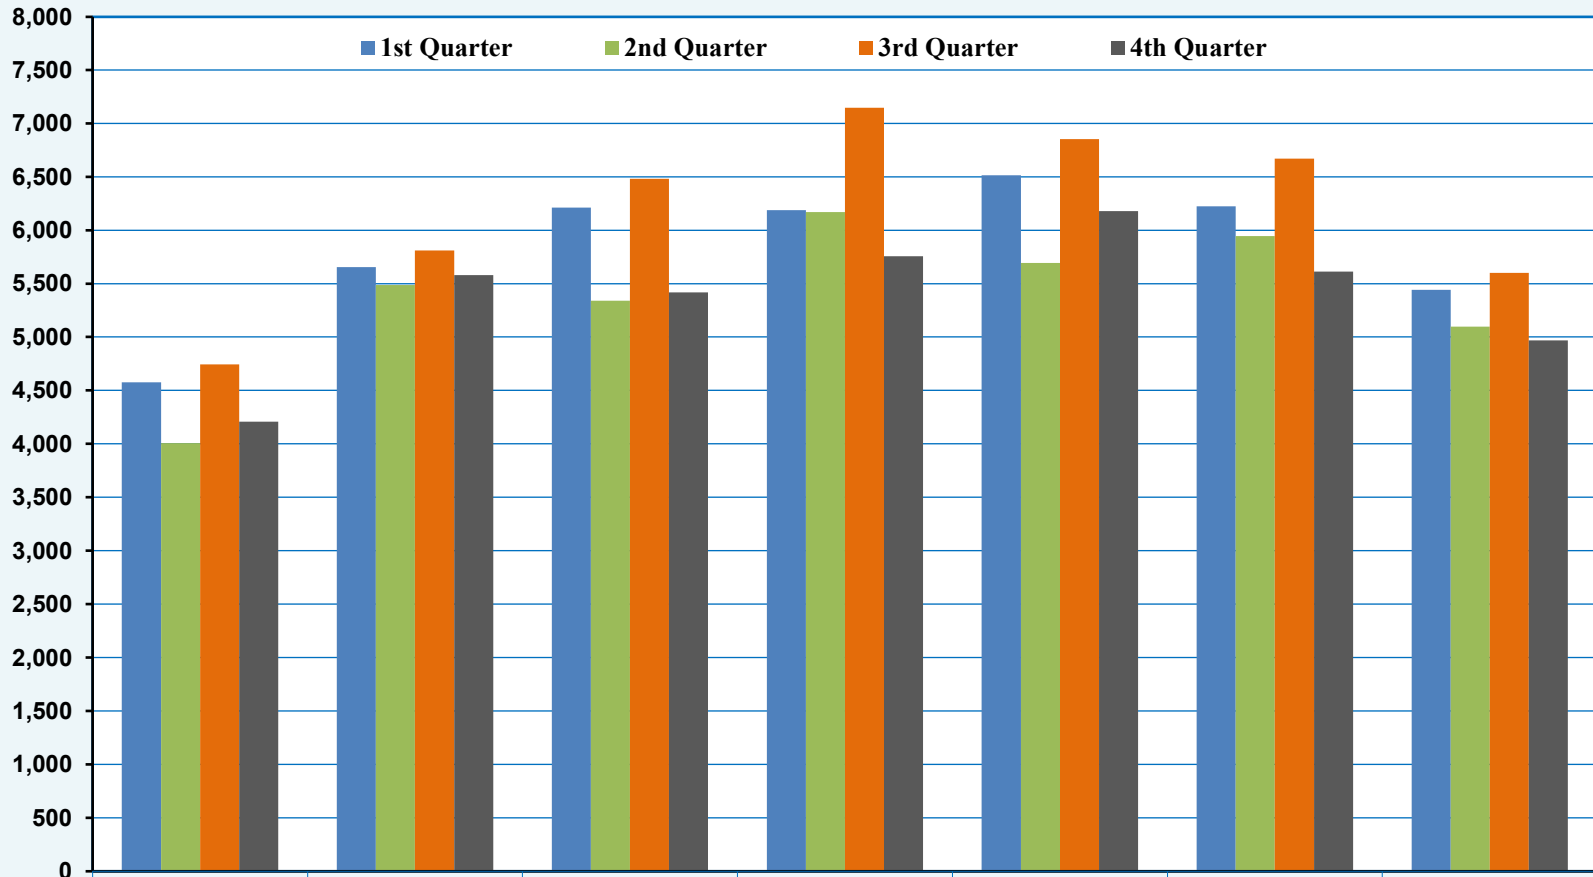

**POLICE CALLS BY DAY OF WEEK
(Excluding Past Incidents)
QUARTERLY 2020**

	Sunday	Monday	Tuesday	Wednesday	Thursday	Friday	Saturday
1st Quarter	4,575	5,654	6,213	6,188	6,515	6,225	5,442
2nd Quarter	4,006	5,488	5,340	6,169	5,694	5,944	5,097
3rd Quarter	4,744	5,810	6,481	7,145	6,854	6,670	5,601
4th Quarter	4,208	5,581	5,418	5,756	6,180	5,613	4,970