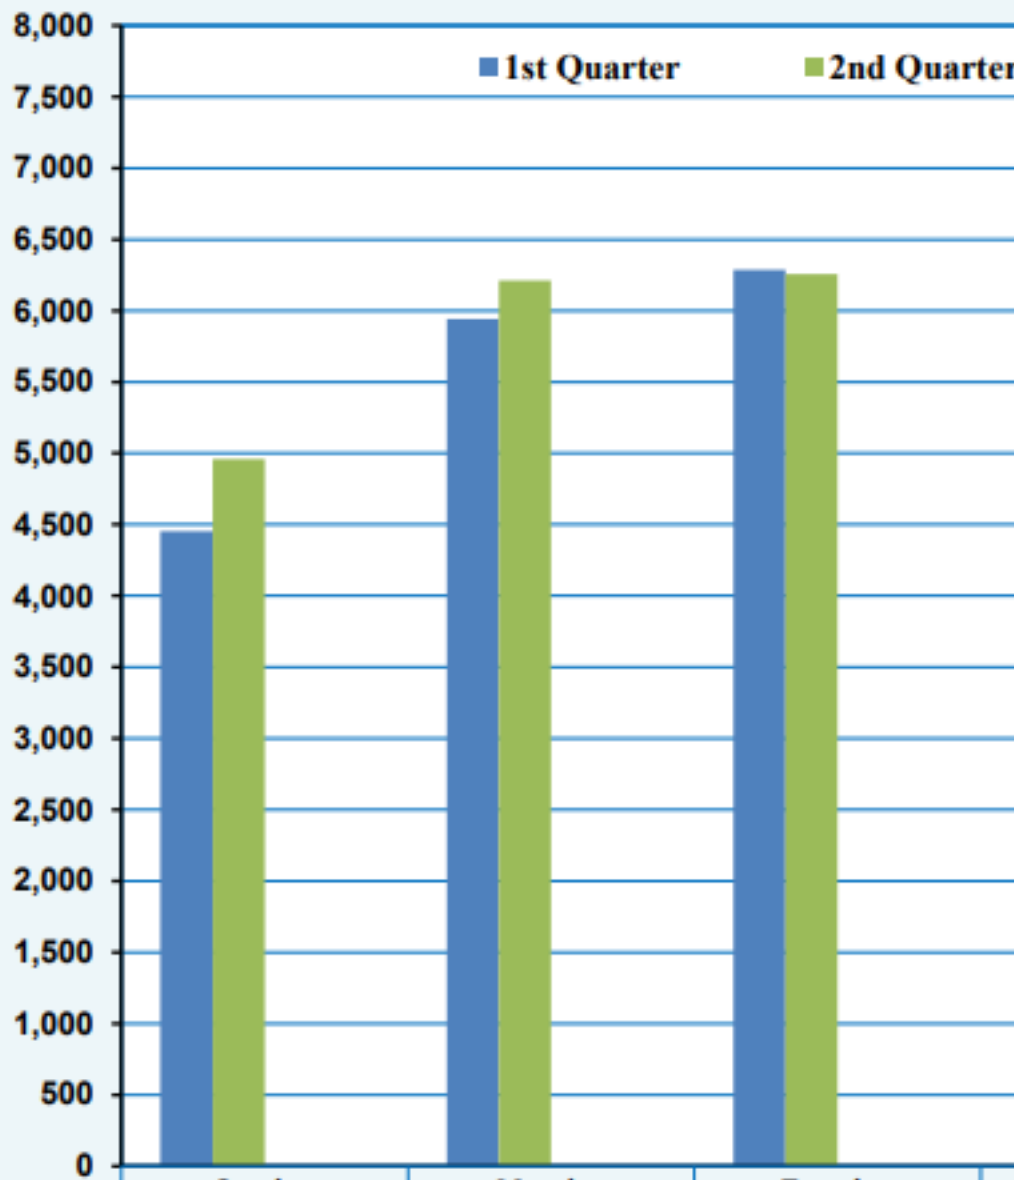

**POLICE CALLS
(Excluding
QUART**

	Sunday	Monday	Tuesday	
1st Quarter	4,452	5,942	6,288	
2nd Quarter	4,961	6,211	6,256	
3rd Quarter				
4th Quarter				