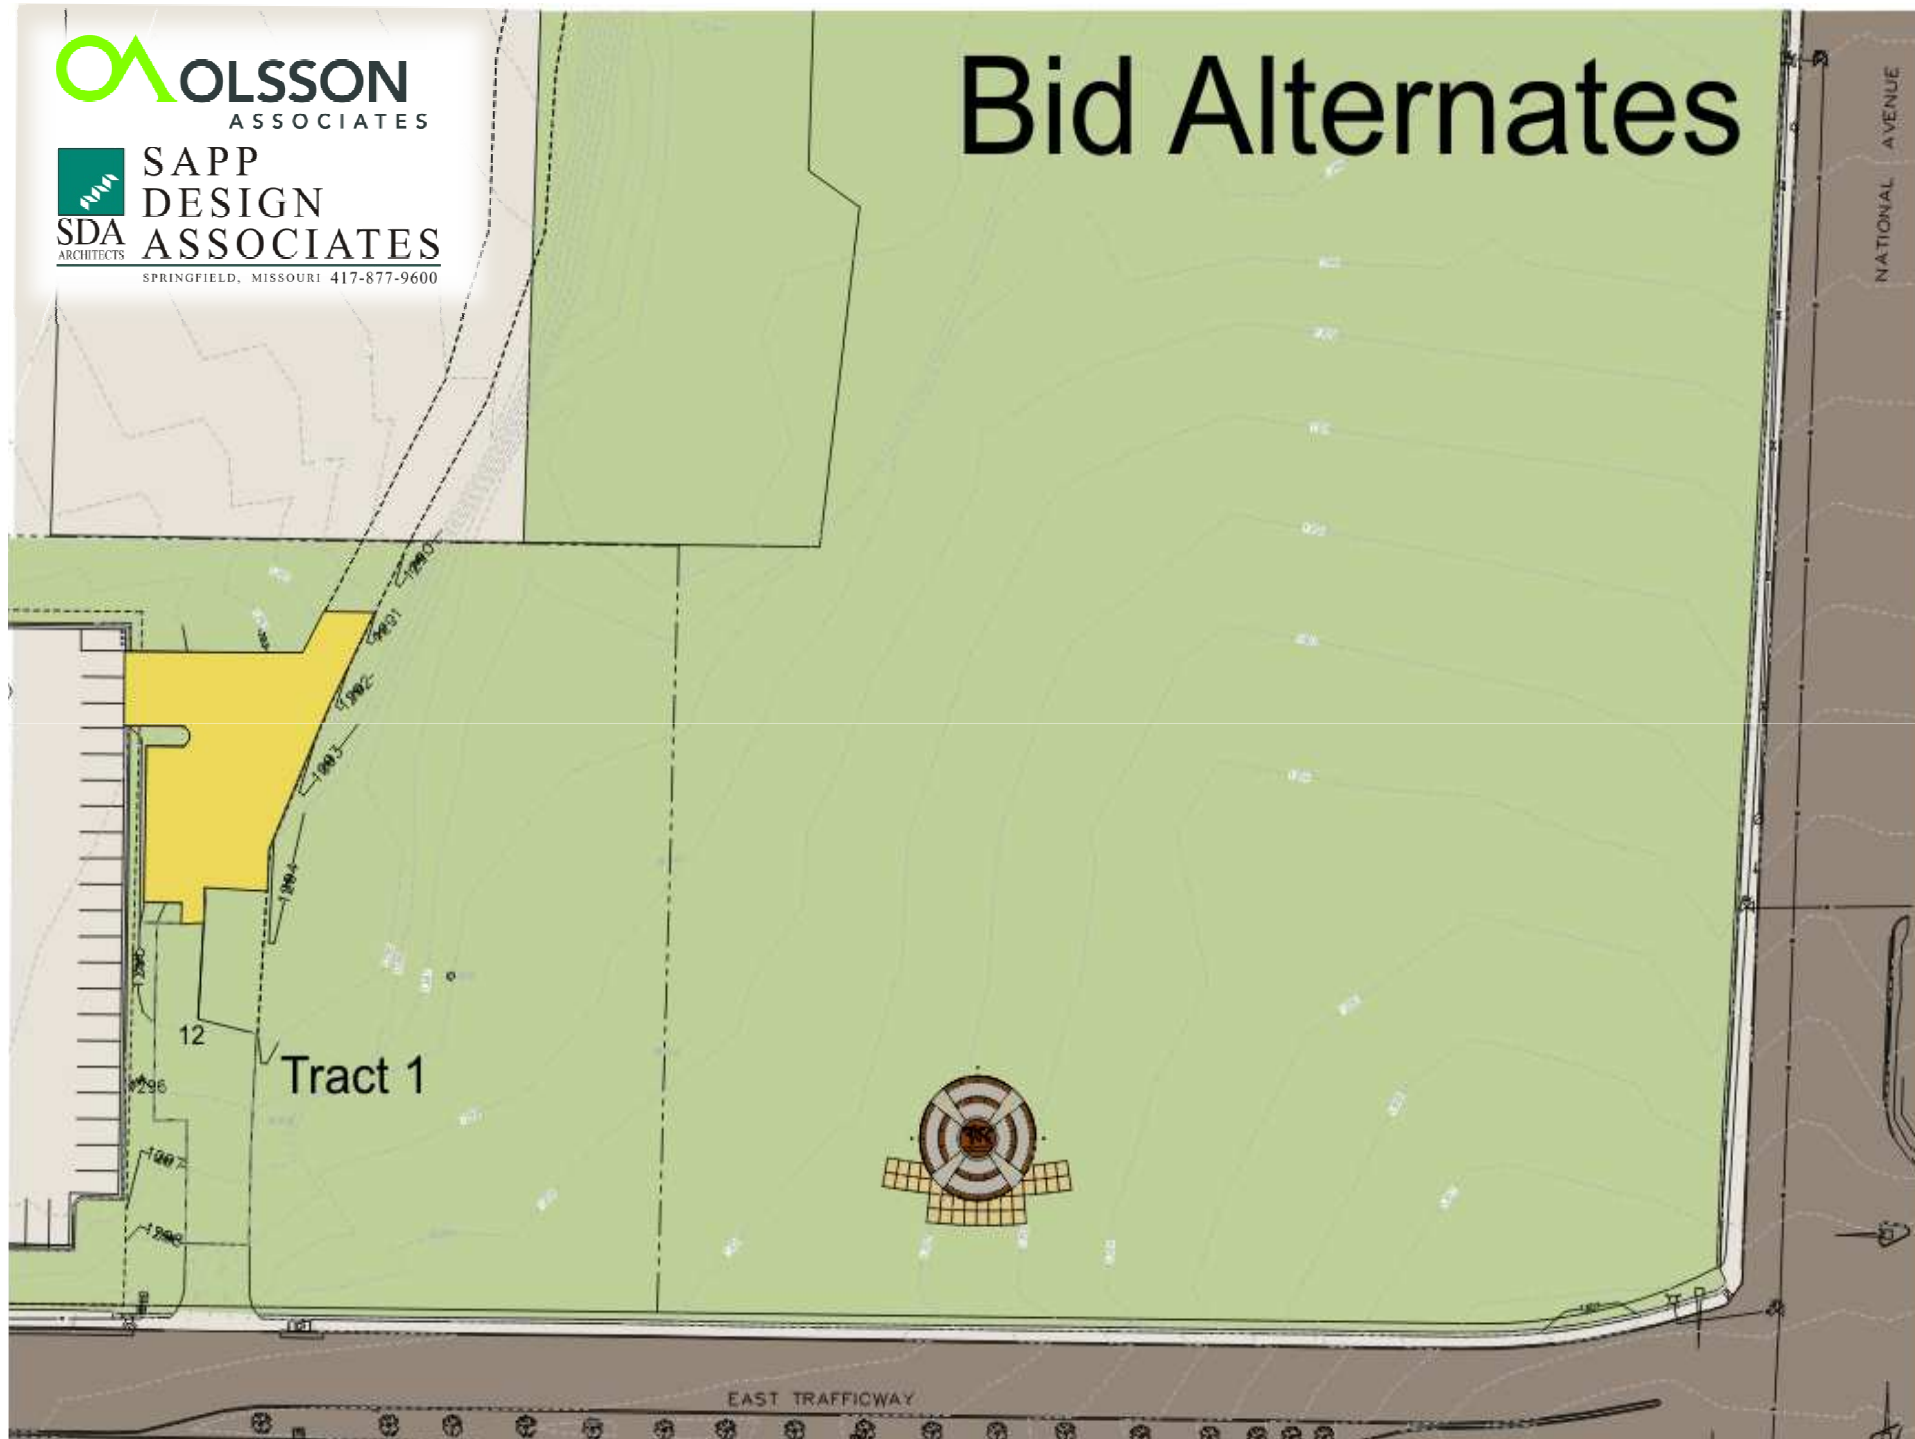

OLSSON
ASSOCIATES

SAPP
DESIGN
SDA
ARCHITECTS
ASSOCIATES
SPRINGFIELD, MISSOURI 417-877-9600

Base Bid

OLSSON
ASSOCIATES

SAPP
DESIGN
SDA
ARCHITECTS
ASSOCIATES
SPRINGFIELD, MISSOURI 417-877-9600

Bid Alternates