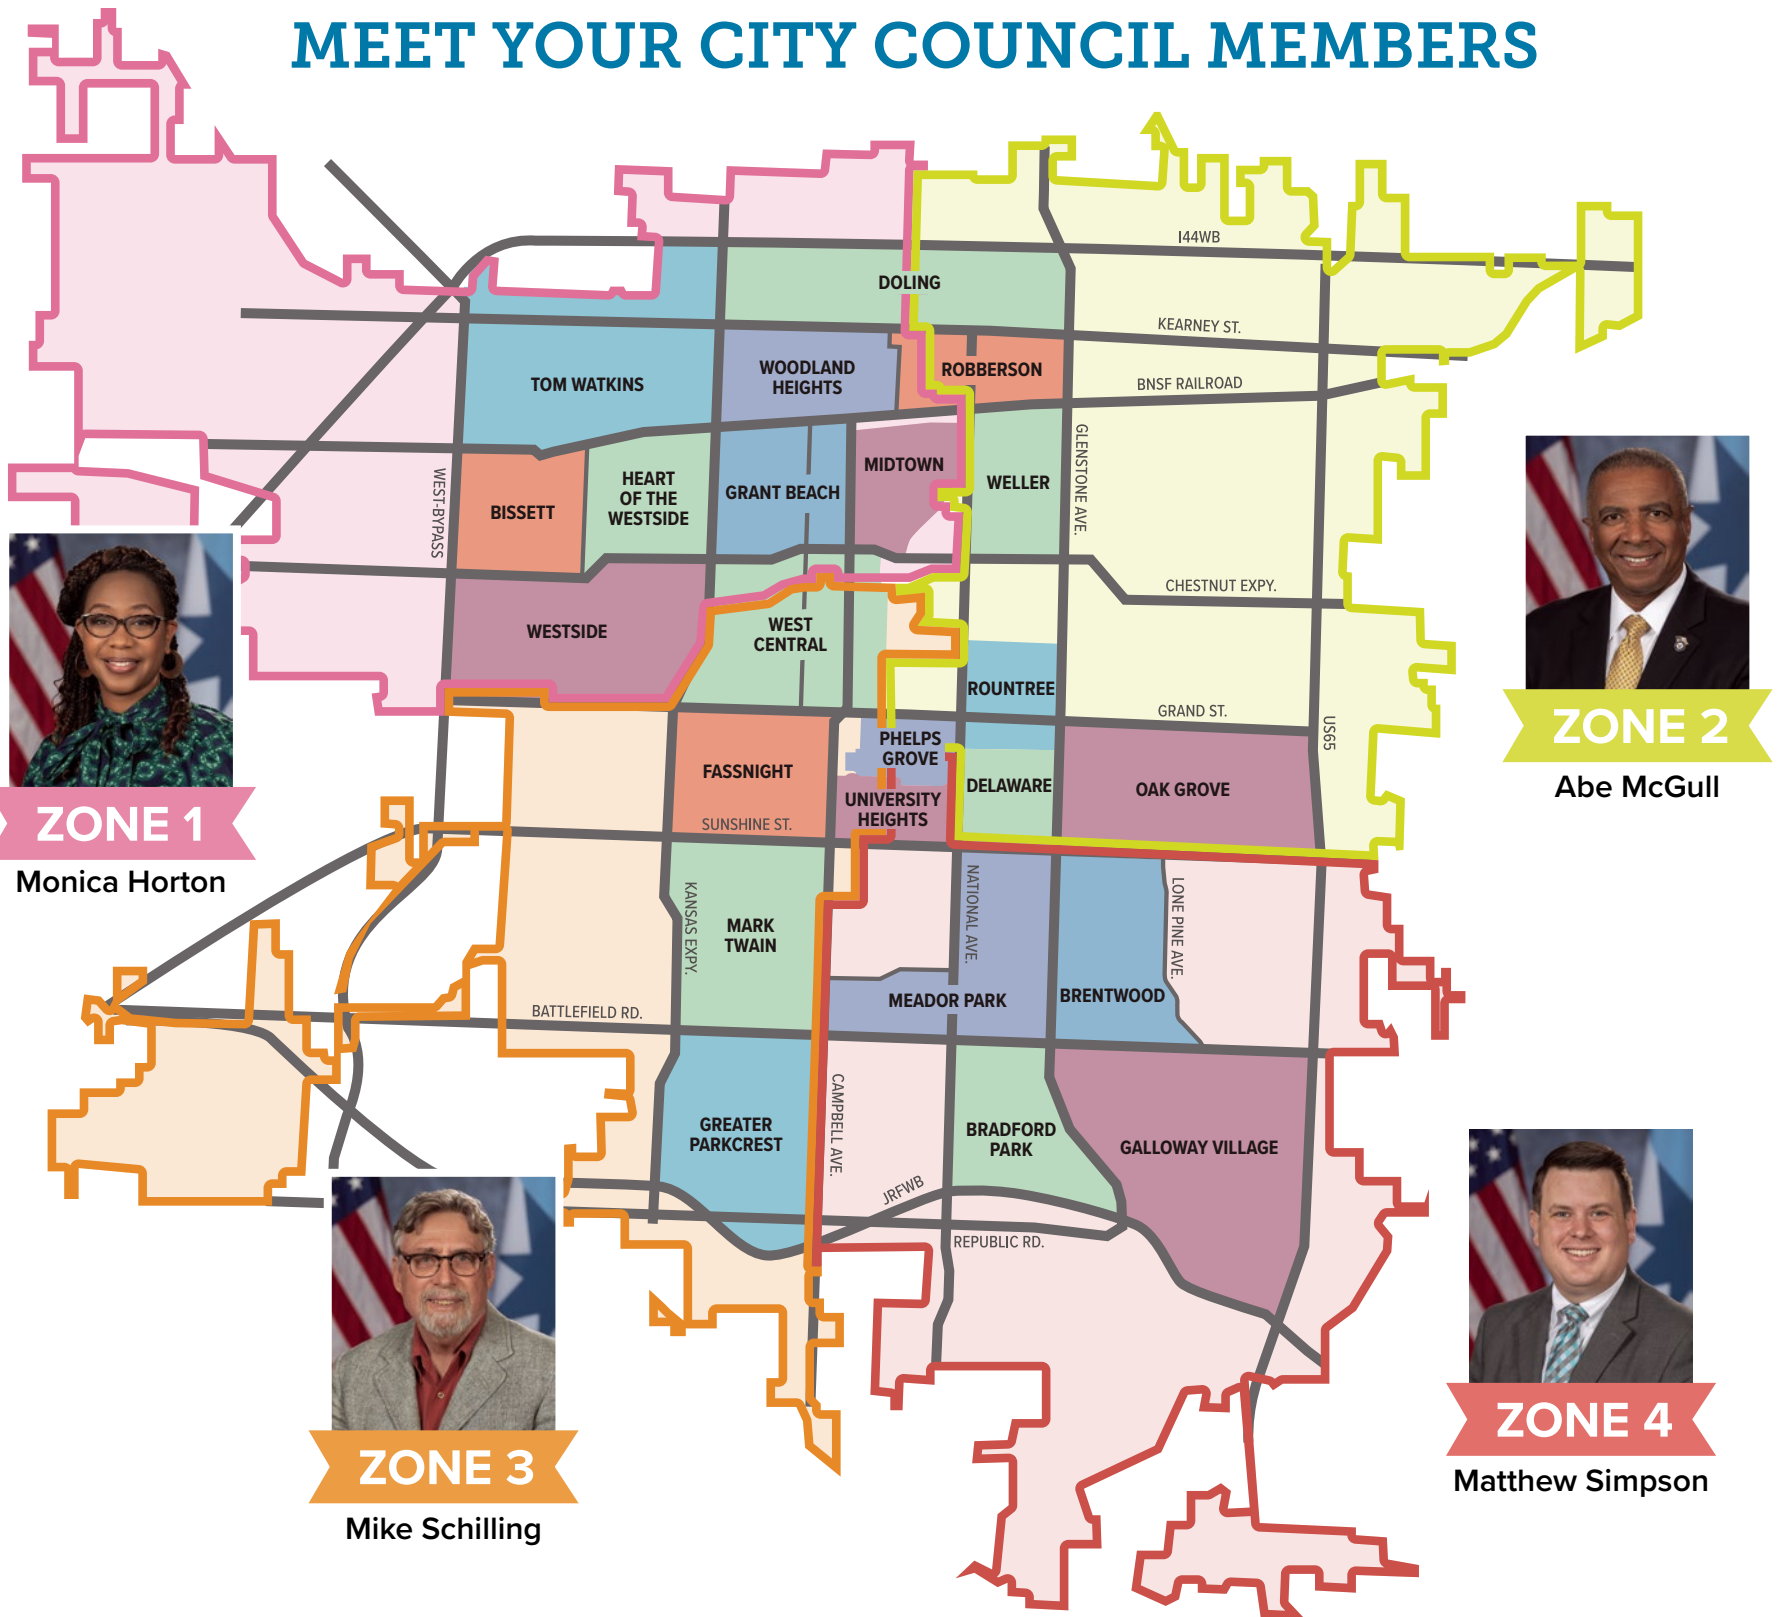

# Springfield Zone Boundaries & Registered Neighborhoods

## MEET YOUR CITY COUNCIL MEMBERS

Ken McClure  
Mayor

Heather Hardinger  
General Seat A

Craig Hosmer  
General Seat B

Andrew Lear  
General Seat C

Richard Ollis  
General Seat D

Watch City Council meetings  
on Facebook Live: