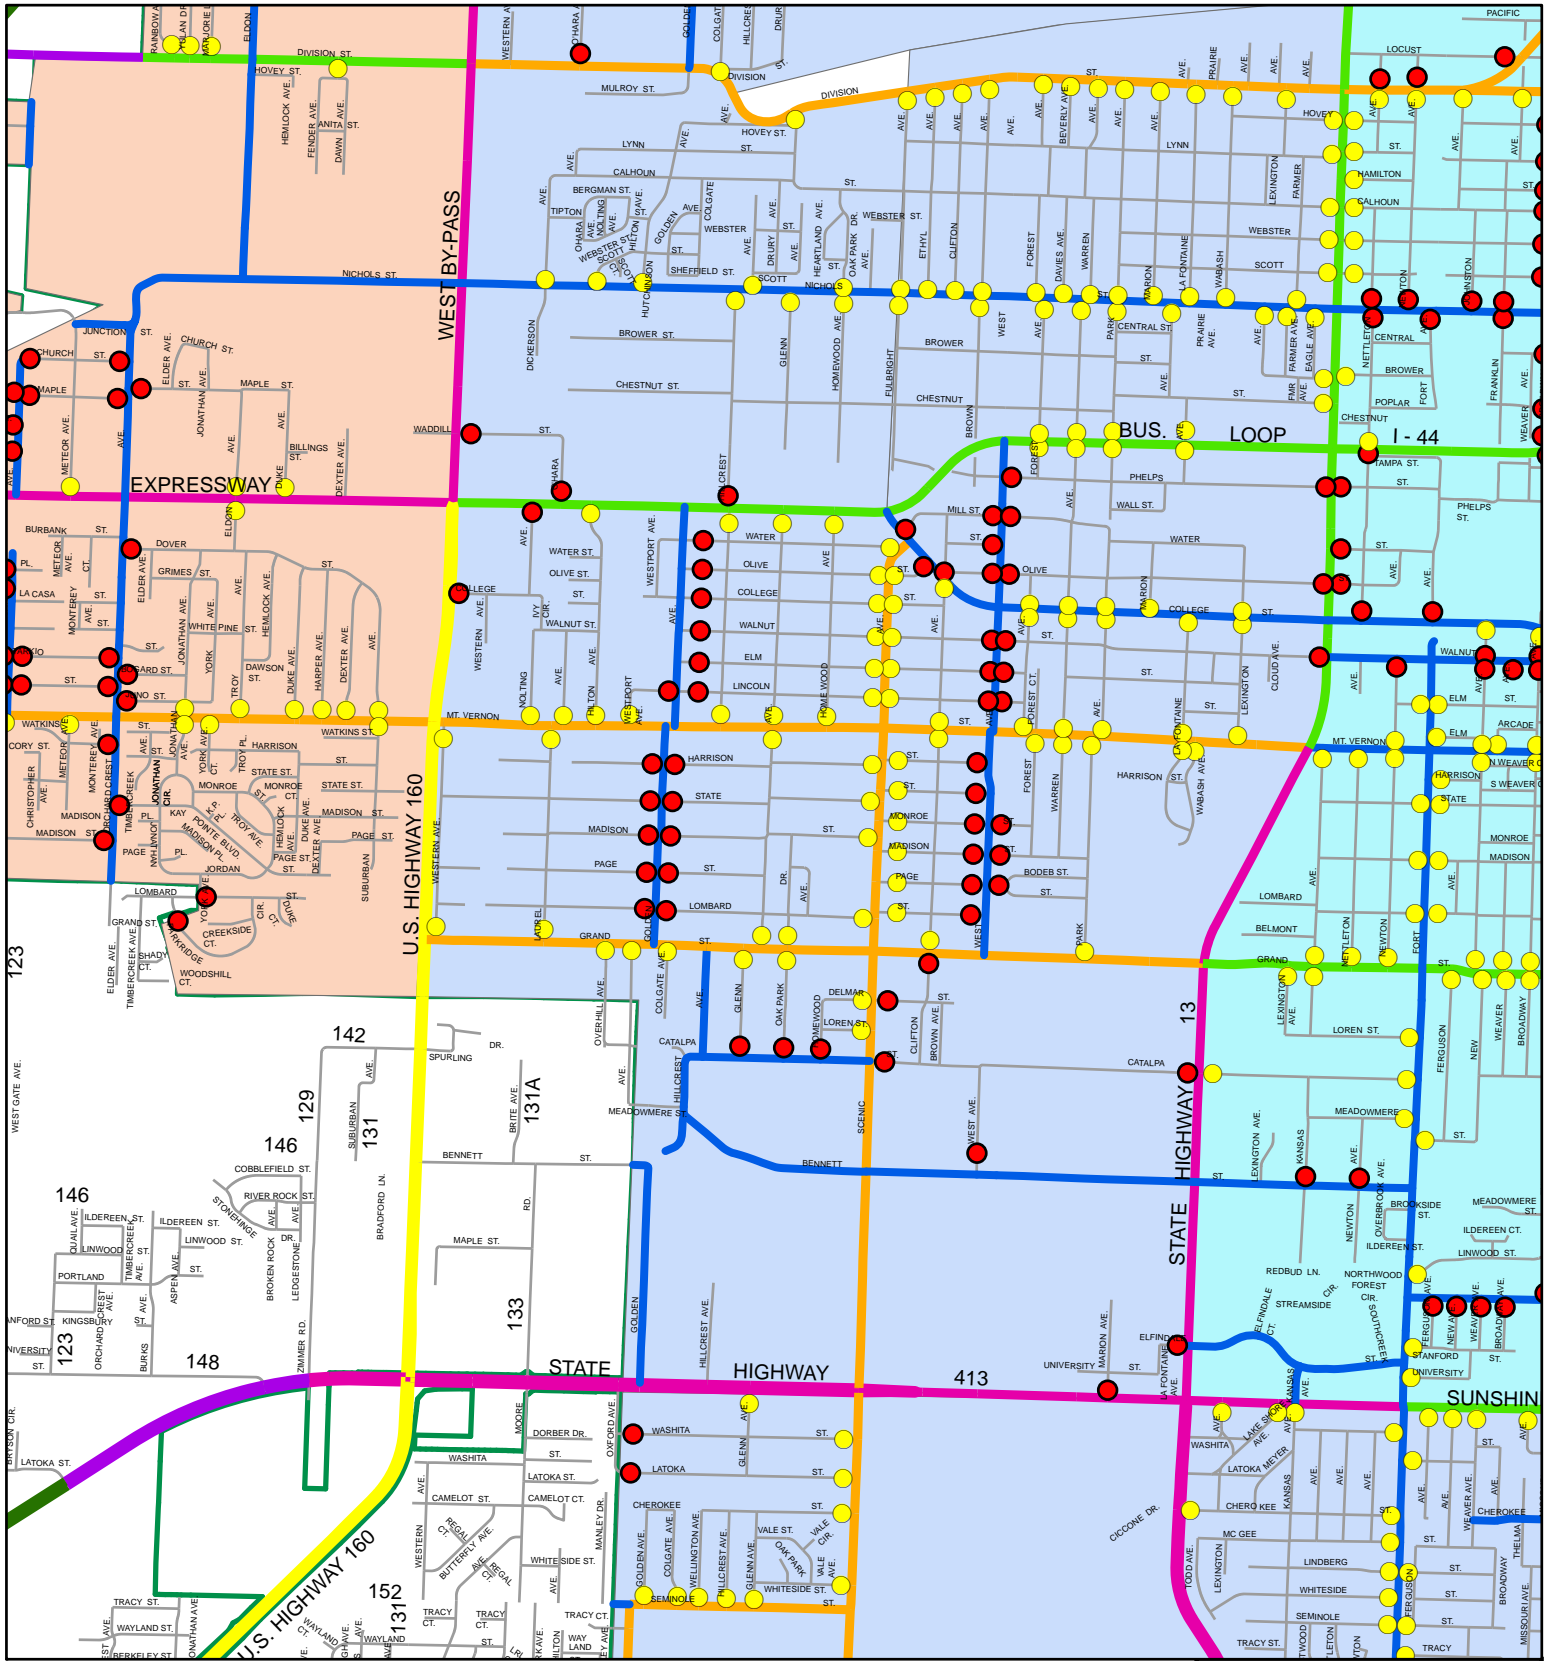

CITY OF SPRINGFIELD

25 MPH SPEED LIMIT SIGNS

Legend

- 20 MPH
- 25 MPH (8-4 MON-FRI)
- 30 MPH
- 35 MPH
- 40 MPH
- 45 MPH
- 50 MPH
- 55 MPH
- 60 MPH
- 65 MPH
- 70 MPH

MESSAGE 25 MPH SIGN

REGULAR 25 MPH SIGN

Installation Schedule

- June
- July
- August
- September
- October
- November
- December